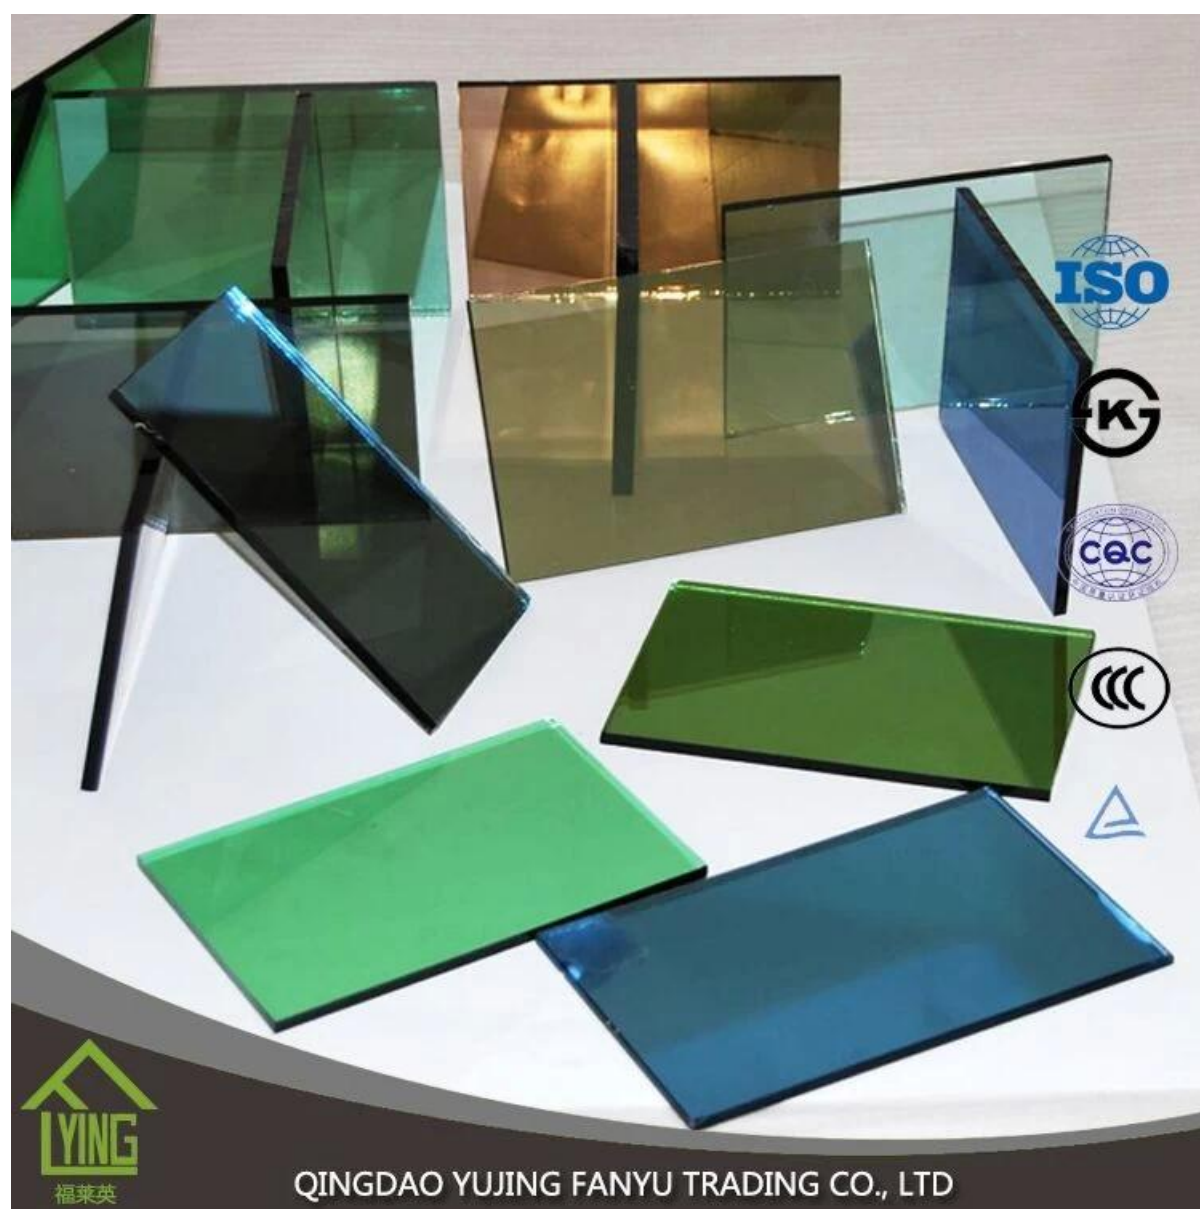

reflective glass wholesale

Thickness	4mm, 5mm, 6mm, 8mm, 10mm, 12mm
Size	1830x2440mm, 2134x3300mm.
Form	Flat, round, oval, etc.
Color	Clear, ultra light, etc.
Application	windows, building, etc.
Packaging	Wooden crates, waterproof paper and iron straps.
Delivery	within 30 days after confirm the order.