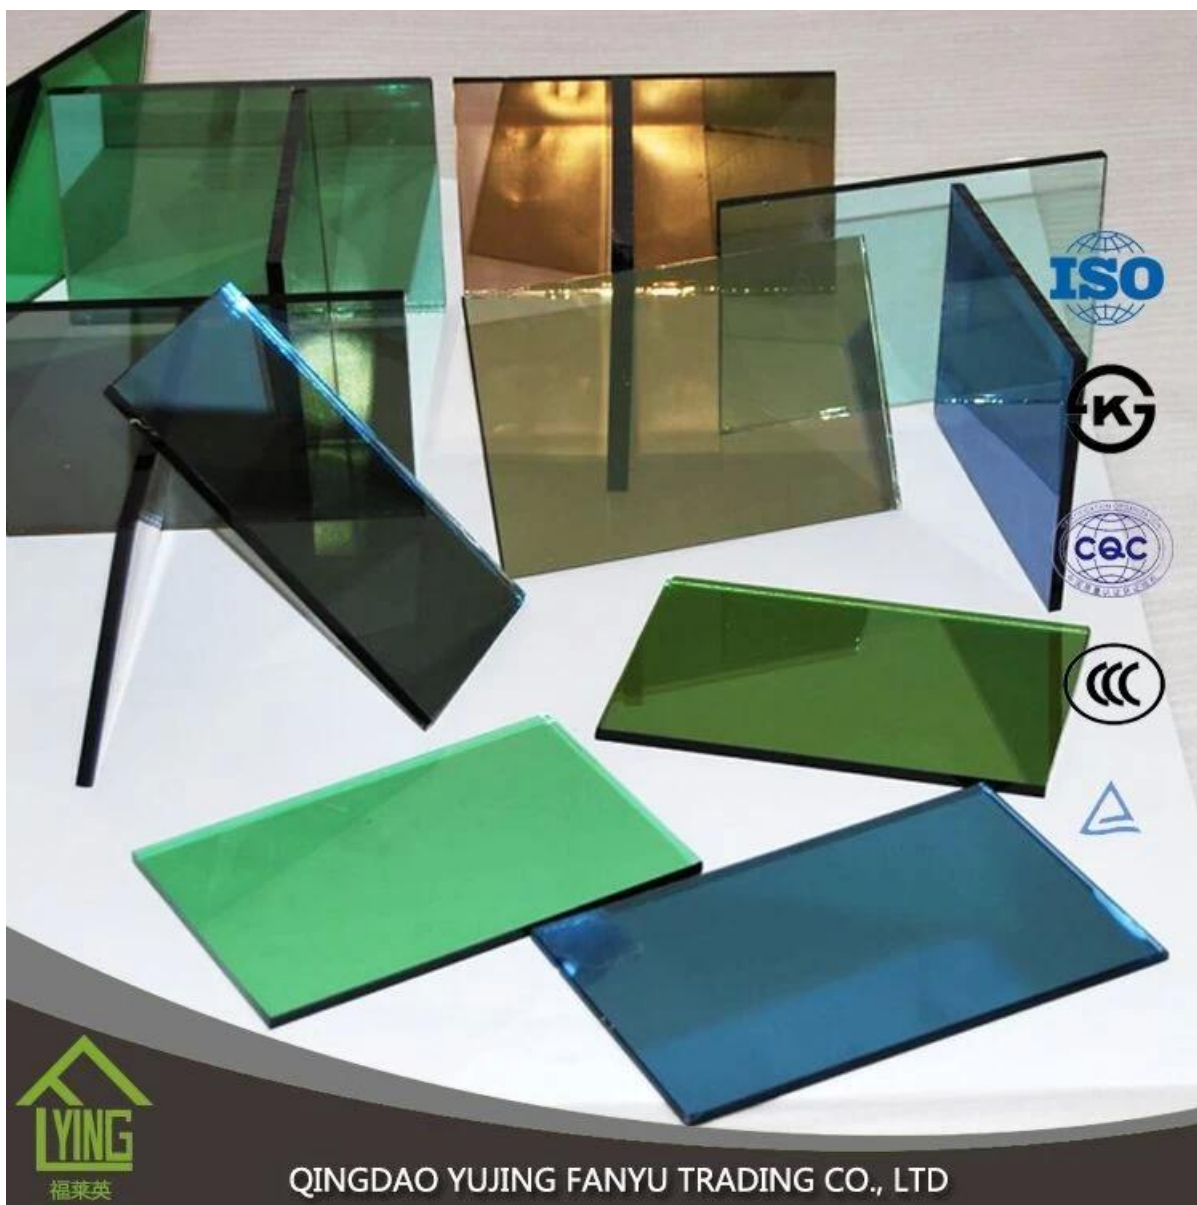

China factory direct sale bronze reflective glass

Thickness	4mm, 5mm, 6mm, 8mm, 10mm, 12mm
Size	1830x2440mm, 2134x3300mm.
Form	Flat, round, oval, etc.
Color	Clear, ultra light, etc.
Application	windows, building, etc.
Packaging	Wooden crates, waterproof paper and iron straps.
Delivery	within 30 days after confirm the order.

Packaging:

Wooden crates, waterproof paper and iron straps.

Delivery:

within 30 days after confirm the order.

Contact us:

**Contacts: Ms.Daisy Zhang sales
Qingdao Yujing Fanyu Trading Co., Ltd.**

iny2568148290