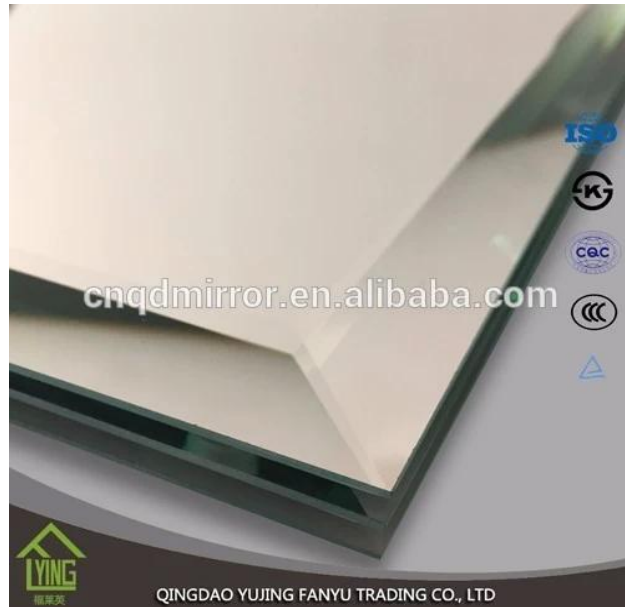

Production Description

Specifications

Clear and exact images.

The backing paint resists acid and moisture.

Can be supplied in stock size or cut and beveled to suit customer's needs.

QINGDAO YUJING FANYU TRADING CO., LTD

Material	High quality clear float glass; Silver; Italy FENZI paint
Thickness	2mm, 3mm, 4mm, 5mm, 6mm
Glass Color	Clear, Euro grey, Euro bronze, Golden bronze
Paint Color	Grey, Yellow, Green, etc.
Edgeworks	Round edge/ Pencil edge/ C-edge; Flat edge/Beveled edge, etc.
Shape	Unframed, CNC cut as per customer's demand, like round, oval, square, rectangular, etc.
Size	1650 x 2200mm, 1830 x 1220mm, 1830 x 2440mm, 2134 x 3300mm or customized
Certiicates	ISO 9001:2000, INTERKET, TUV, KS