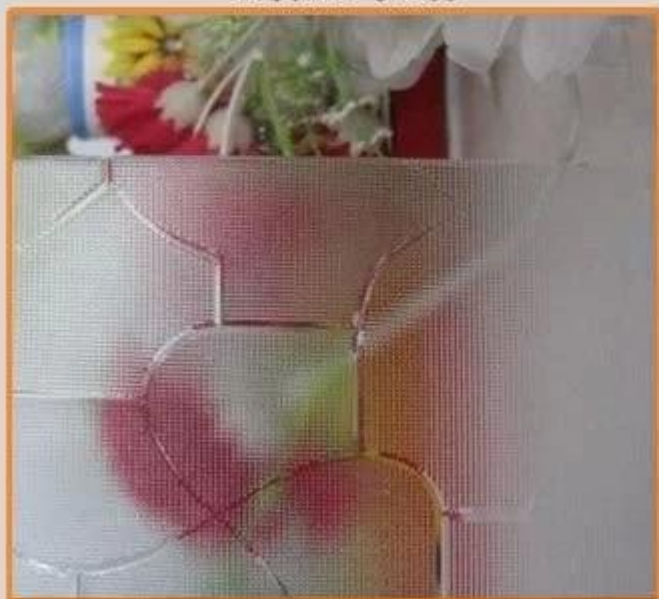

SHOUGAUNG YUIJING BUSINESS&TRADECO.,LTD

FIGURED GLASS