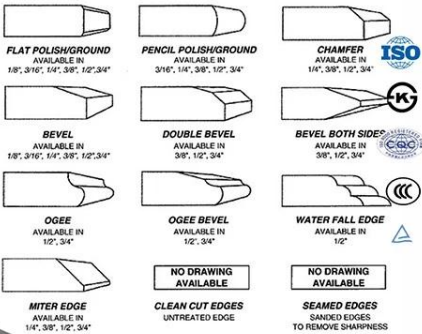

3mm 000000 ks 00

00	000000, 00000000
00	3mm 4mm 5mm 6mm
00	000000
oem 00	0000000000
edgework	00, 0, 00
00	tuv, ks, iso, ce
0	000000000000

000000

**STANDARD EDGEWORK OPTIONS**

000000

- 1) 0000000000
- 2) 0000000000