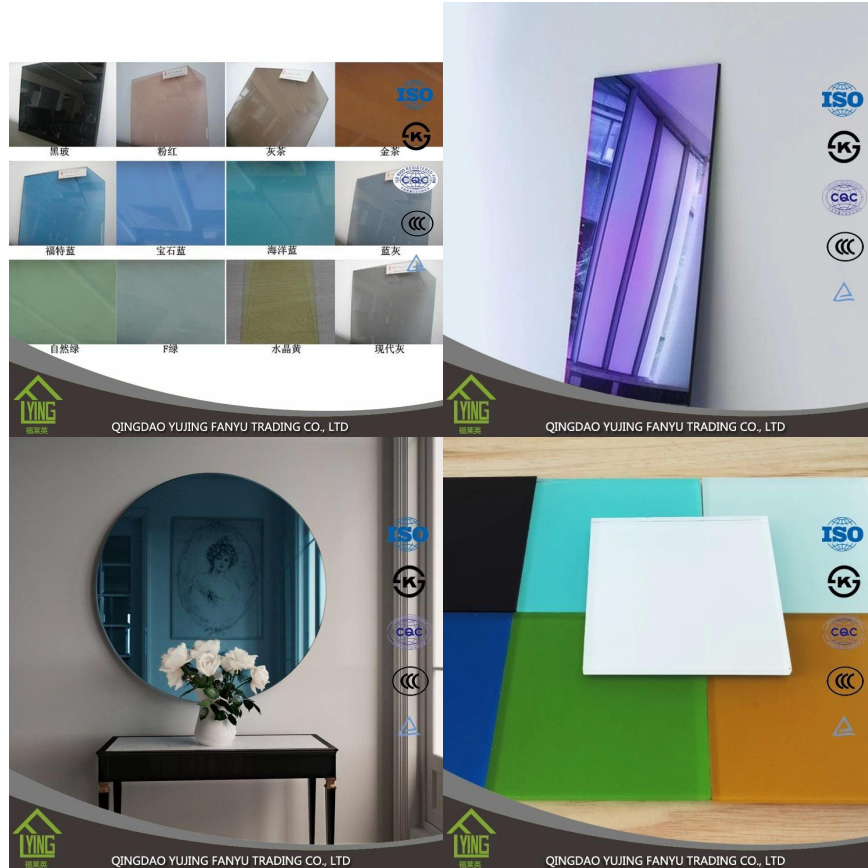

china factory production of colored glass mirror

Product Description

Material	High quality tinted float/sheet glass Italy Paint
Thinckness	4mm,5mm,6mm,etc
Color	euro Grey Yellow,Green
Shape	Round,aquare,rectangular,etc
Size	1830*2440mm,2134*3300mm or customized
OEM Service	Available in shape,size,color,etc

Details