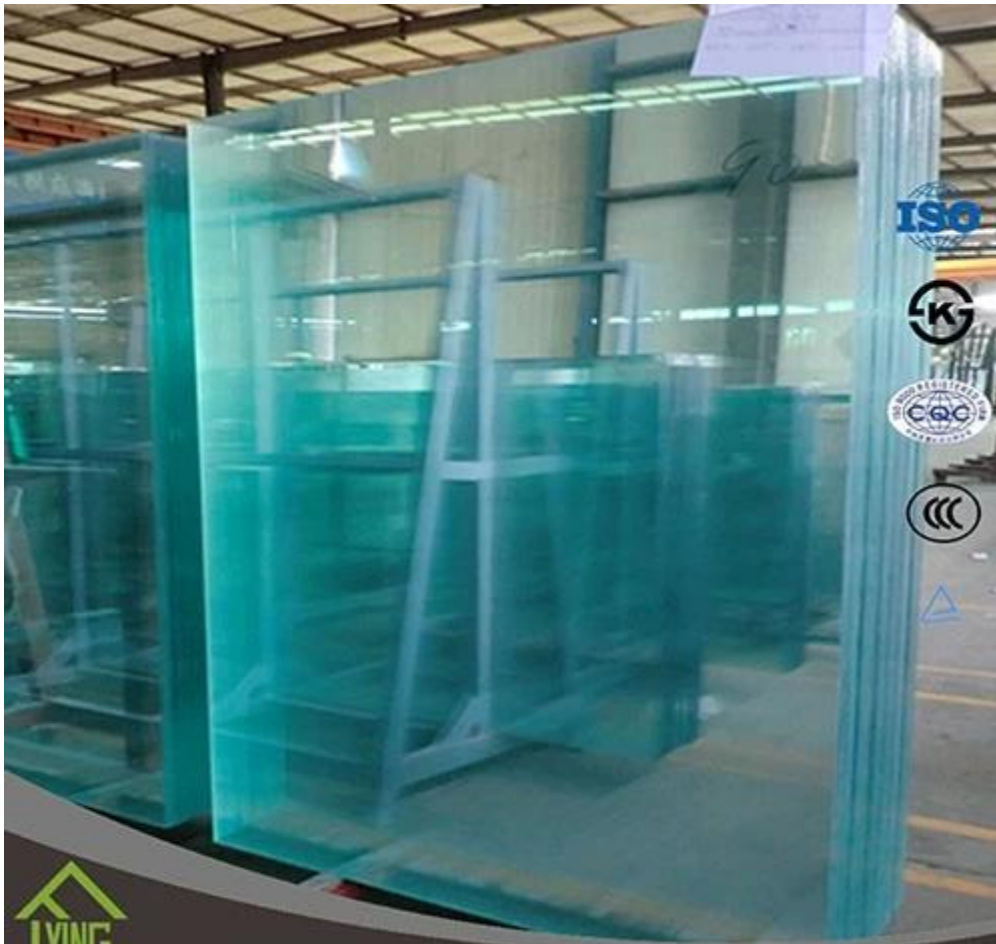

QINGDAO YUJING FANYU TRADING CO., LTD

玻璃	钢化玻璃
玻璃	3 4 5 6 8 10 12 14 16 18 19mmor
玻璃	透明 磨砂 镀膜 夹胶
玻璃	钢化 夹胶
玻璃	200 x 400 2400 x 7000
玻璃	EC12150 CCC
玻璃	1.厚度 4-5 2.safety 3.300 ° C

玻璃