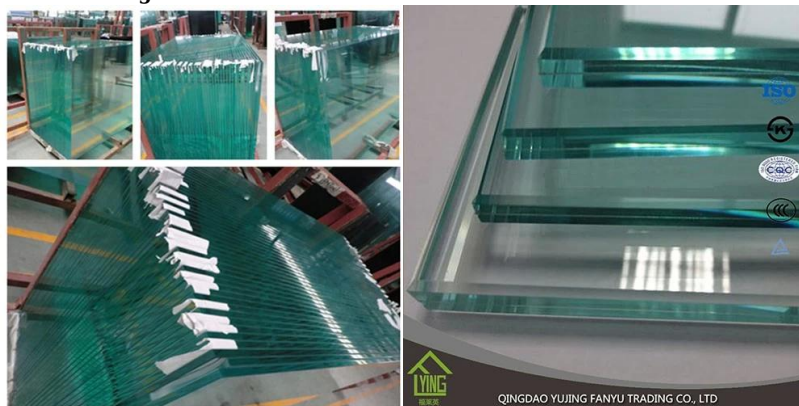

**China factory production of hot sale 12mm toughened glass
product description**

Size	Min.size:200*400mm,Max.size:2400*7000mm or customized
Thickness	3mm,4mm,5mm,6mm,8mm,10mm,12mm
Color	Clear,grey,bronze,etc
Processing Shape	rectangle,square,round,oval or custom
Surface shape	flat and smooth
Application	frameless doors,shower enclosures,table tops and furniture,etc
Certificates	ISO9001,TUV,CCC

Detailed images

Packing and delivery

Yujing mirror and glass are packed by sea-worthy fumigating wooden crates with paper as the inter-layer and iron belt for consolidation. It's suitable for long-distance sea delivery. Specific size of wooden crates with fumigation are available according to customers' demands. Yujing have professional loading team and experienced proficient, who will guarantee the cargo and container be firm and safe. Products of Yujing can reach to every port of the world safely and quickly.