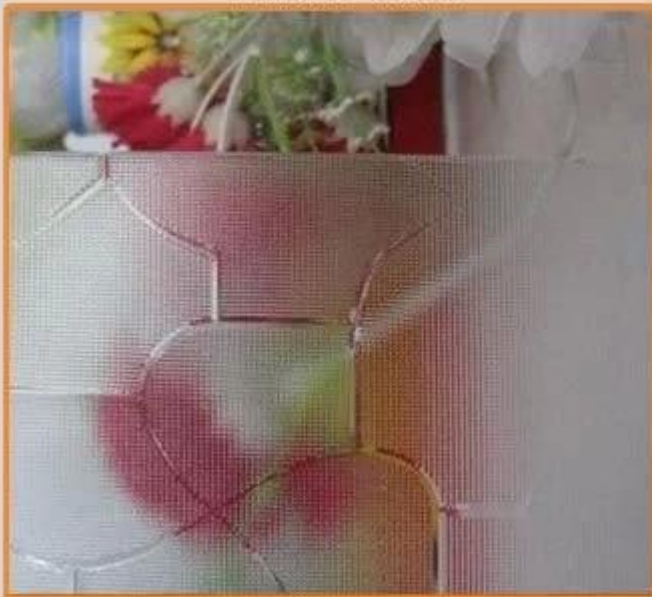

SHOUGAUNG YUIJING BUSINESS&TRADECO.,LTD

FIGURED GLASS