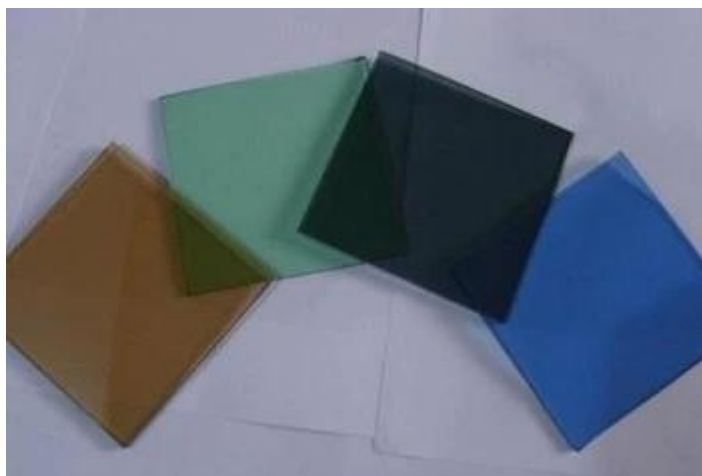

Name	Float glass
Color	Blue, green, bronze, gray, silver, pink
Thickness	3mm, 4mm, 5mm, 6mm, 8mm, 10mm, 12mm
Size	914*1220mm, 1650*2200mm, 1830*2440mm, 2250*3300mm, 2134*3300mm, 2134*3660mm or as cutting as order
Certification	ISO 9001:2000, TUV, IAF, INTERKET
Advantages	1. We're factory not trade company 2. High quality and complete specification 3. Low-cost and wide overseas market 4. Sincere service
Main Customers	IKEA, B&Q, Wal-Mart, etc.
Payment terms	30% T/T in advance and 70% against B/L copy
Delivery	Within 15 days after receiving your deposit of TT or L/C
Package	Seaworthy wooden crates and paper interlayer between sheets or as customer's order About 25 Tons one 20' FCL