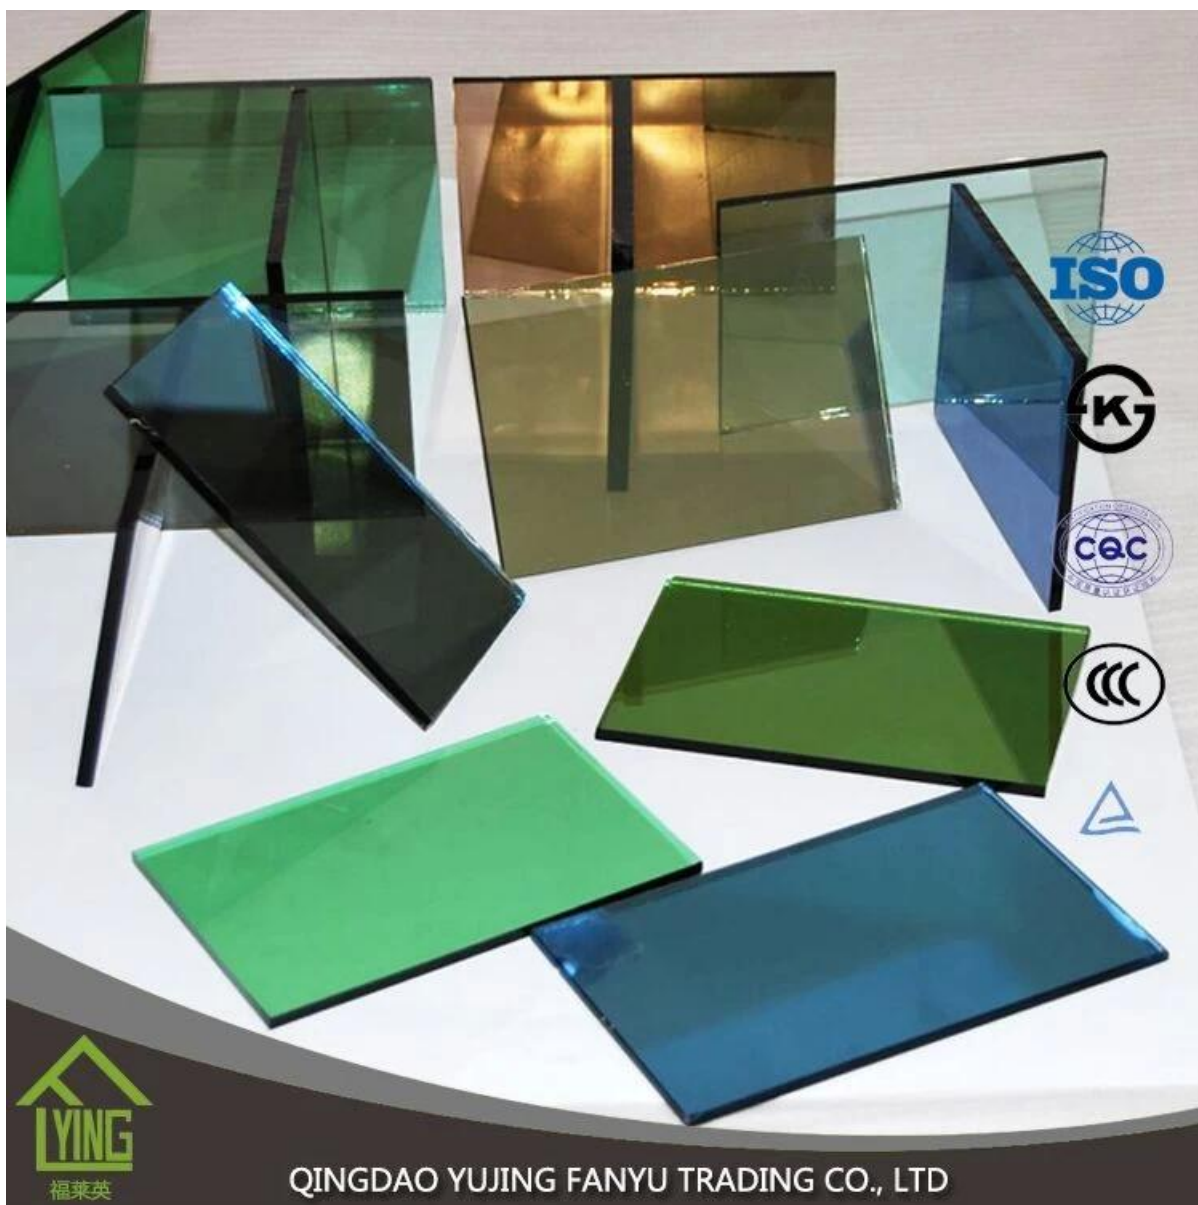

China factory direct sale bronze reflective glass

Thickness	4mm, 5mm, 6mm, 8mm, 10mm, 12mm
Size	1830x2440mm, 2134x3300mm.
Form	Flat, round, oval, etc.
Color	Clear, ultra light, etc.
Application	windows, building, etc.
Packaging	Wooden crates, waterproof paper and iron straps.
Delivery	within 30 days after confirm the order.

Packaging:

Wooden crates, waterproof paper and iron straps.

Delivery:

within 30 days after confirm the order.

Contact us:

**Contacts: Ms.Daisy Zhang sales
Qingdao Yujing Fanyu Trading Co., Ltd.**

iny2568148290