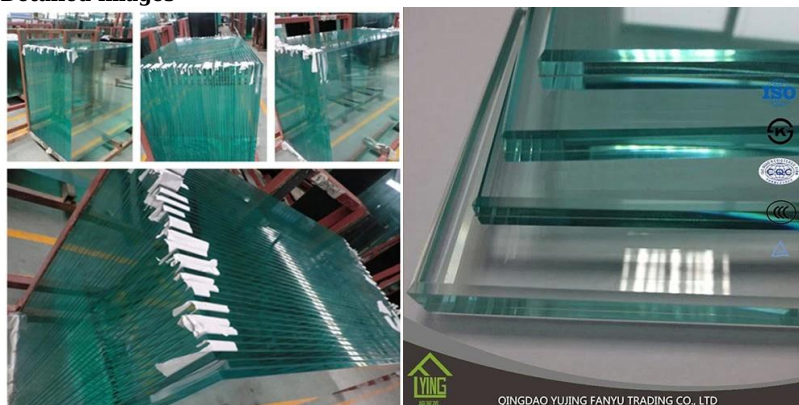

**China factory production of hot sale 12mm toughened glass  
product description**

Size	Min.size:200*400mm,Max.size:2400*7000mm or customized
Thickness	3mm,4mm,5mm,6mm,8mm,10mm,12mm
Color	Clear,grey,bronze,etc
Processing Shape	rectangle,square,round,oval or custom
Surface shape	flat and smooth
Application	frameless doors,shower enclosures,table tops and furniture,etc
Certificates	ISO9001,TUV,CCC

**Detailed images**

**Packing and delivery**

Yujing mirror and glass are packed by sea-worthy fumigating wooden crates with paper as the inter-layer and iron belt for consolidation. It's suitable for long-distance sea delivery. Specific size of wooden crates with fumigation are available according to customers' demands. Yujing have professional loading team and experienced proficient, who will guarantee the cargo and container be firm and safe. Products of Yujing can reach to every port of the world safely and quickly.