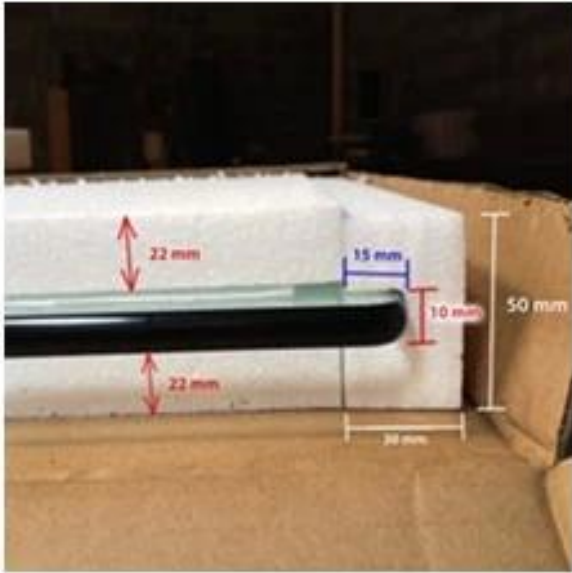

Contact:

Doris Wang
Sales Manager
Qingdao Yujing Fanyu Trading Co., Ltd.
Mobile: 0086 15864262692
Email: doris.wang@yujinggroup.cn