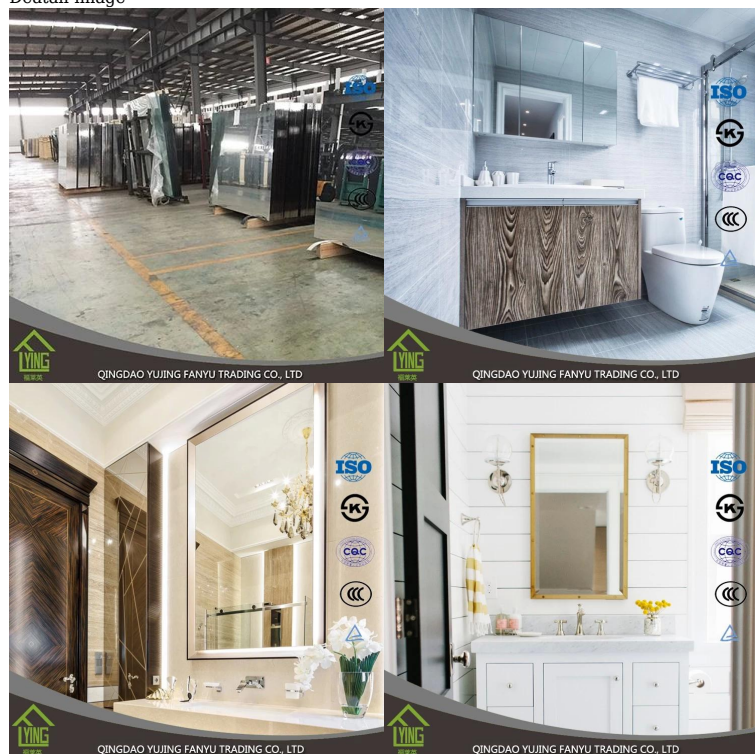

Hot sale quality silver mirror for home and hotel decoration

Product Description

Thickness	3mm,4mm,5mm,6mm,8mm
Sizes	1650*1220mm,1830*1220mm,1830*2440mm,2134*3300mm or customized
Shapes	flat,round,oval,U shape,S shape,etc
Back-coating	grey,yellow,green,etc
Beveled Details	Many types for your choice:round edge,(also named as C-edge, pencil edge), flat edge, beveled edge, etc
Description	Silver Mirror is produced through an environmental friendly process, using a clear or tinted float glass of exceptionally high quality and durability. It is coated with a lead-free and copper-free silver film and two layers of waterproof paint.
Advantages	1. The mirror is environmental 2. The mirror can add a feeling of depth to rooms 3. The mirror surface is clear and bright, providing distinct and lifelike images 4. The plating layers is rigid and bond while protective layer impregnable with good erosion-resistance
Certification	ISO 9001:2000,TUV,INTERKET,KS
Packing	Sea worthy wooden crates with paper between each two mirror pieces or customized
Delivery	within 20 days after receiving deposit by T/T or L/C

Deatail image