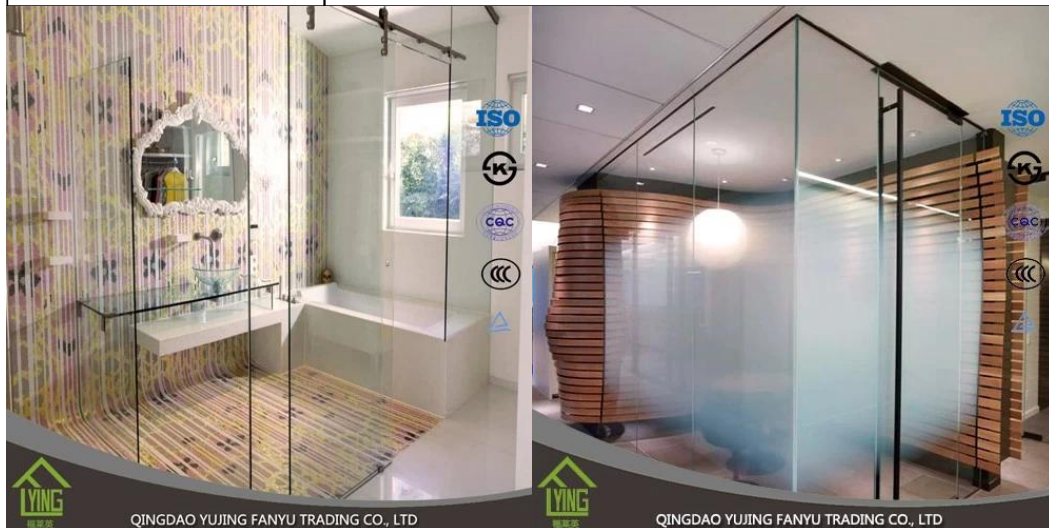

Top grade factory price clear tempered glass bathroom shower door glass

Product Details

Product Name	clear tempered glass bathroom shower door glass
Thickness	3mm, 4mm, 5mm, 6mm,8mm,10mm,12mm,15mm
Size	914*1220mm, 650*1875mm, etc. Min. size: 200 x 200mm, max size: 2400 x 7000mm or customized
Shapes	Flat,bevel,rectangle□etc
Application	Office door glass , building glass ,window glass , carton glass , partition wall glass ,etc
Package	wooden crates and straps