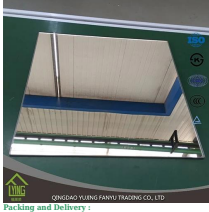

Product Name: Frameless beveled mirror

Paint Color: Grey, Yellow, Green, etc.

Packing and Delivery :