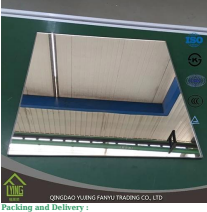

Product Name: Frameless beveled mirror

Paint Color: Grey, Yellow, Green, etc.

Packing and Delivery :