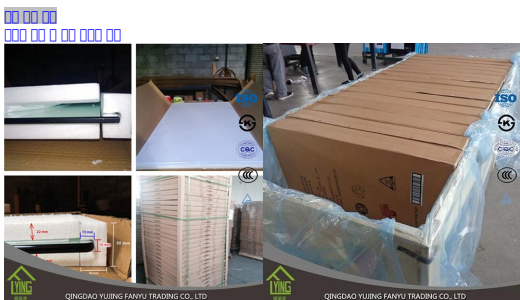

0000 00 00 00 0 0 0000

00 00	00 00 00
00	6mm, 10mm, 12mm, 15 m m, 0.
00	1220 * 1830 mm, 1830 * 2440 mm, 00.
0000 00	00. 000. 00. 000000.
00 0000	railing 00. 00. 0000 00. 00 00.
000	00 00 0 00

000:

000 0  
 00 000  
 00 Yujing Fanyu 00 00 00  
 000: + 86 15864262692  
 000: 000. wang@yujinggroup.cn