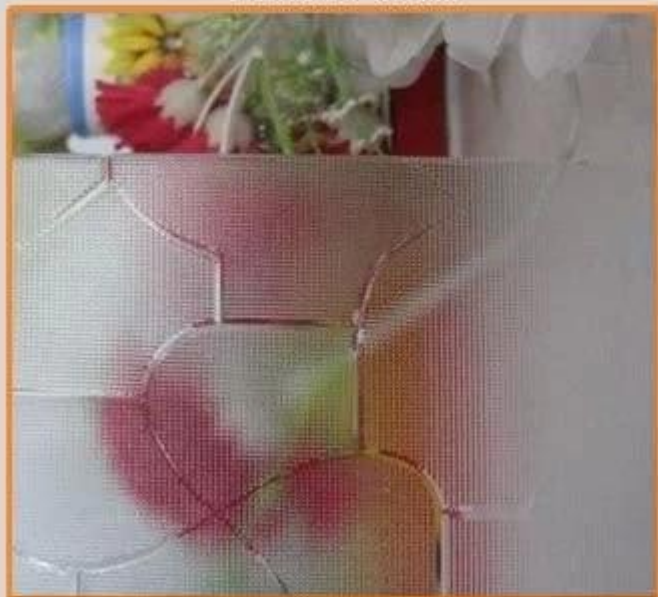

SHOUGAUNG YUIJING BUSINESS&TRADECO.,LTD

FIGURED GLASS