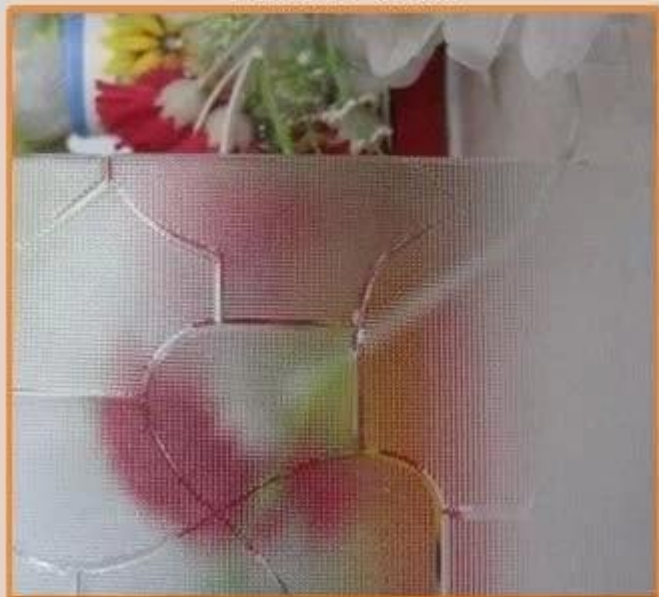

SHOUGAUNG YUIJING BUSINESS&TRADECO.,LTD

FIGURED GLASS