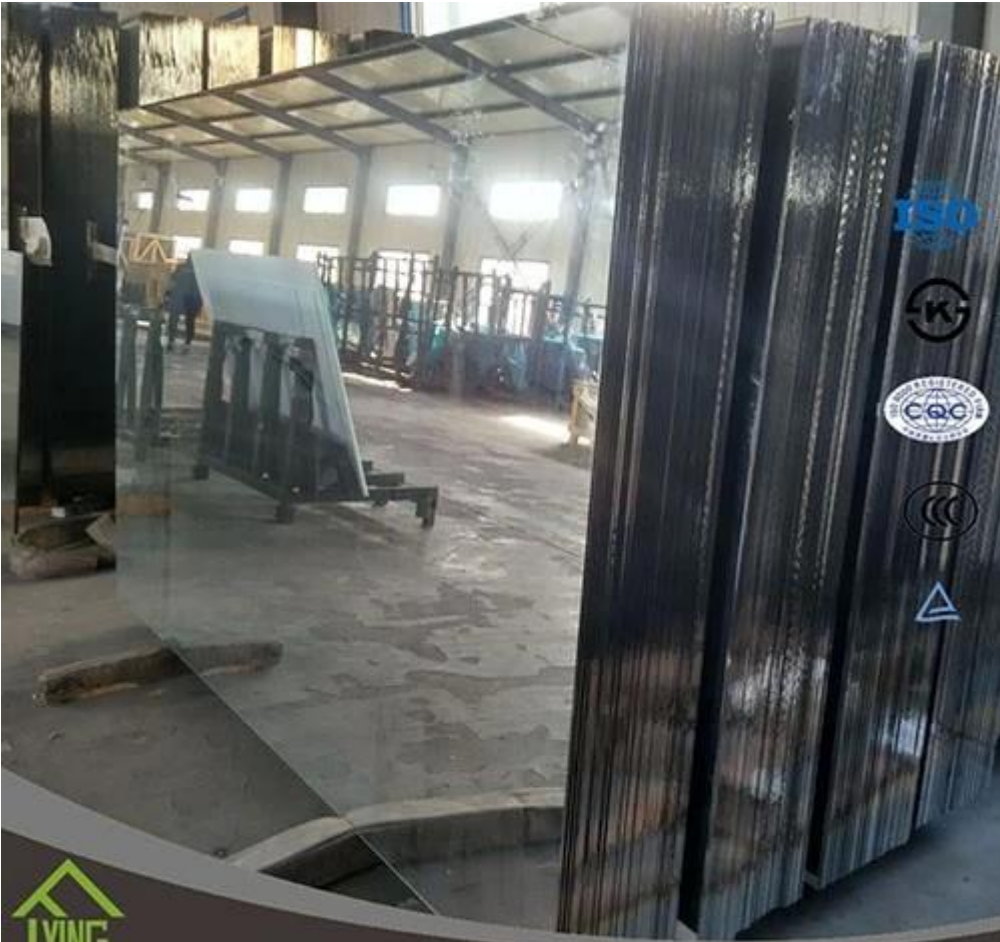

QINGDAO YUJING FANYU TRADING CO., LTD

QINGDAO YUJING FANYU TRADING CO., LTD

QINGDAO YUJING FANYU TRADING CO., LTD

<b>Name</b>	<u>Aluminum glass</u>
<b>Color</b>	Clear, blue, green, bronze, gray, pink
<b>Thickness</b>	1.5mm, 1.8mm, 2mm, 2.7mm, 3mm, 4mm, 5mm, 6mm
<b>Size</b>	600*900mm, 610*914mm, 914*1220mm, 1650*2200mm, 1830*2440mm or cutting as order, just like round, oval, rectangle, arch, etc
<b>Certification</b>	ISO 9001:2000, TUV, IAF, INTERKET
<b>Advantages</b>	<ol style="list-style-type: none"> <li>1. We're factory not trade company</li> <li>2. High quality and complete specification</li> <li>3. Low-cost and wide overseas market</li> <li>4. Sincere service</li> </ol>
<b>Main Customers</b>	IKEA, B&Q, Wal-Mart, etc.
<b>Payment terms</b>	30% T/T in advance and 70% against B/L copy
<b>Delivery</b>	Within 15 days after receiving your deposit of TT or L/C
<b>Package</b>	Seaworthy wooden crates and paper interlayer between sheets or as customer's order About 25 Tons one 20' FCL