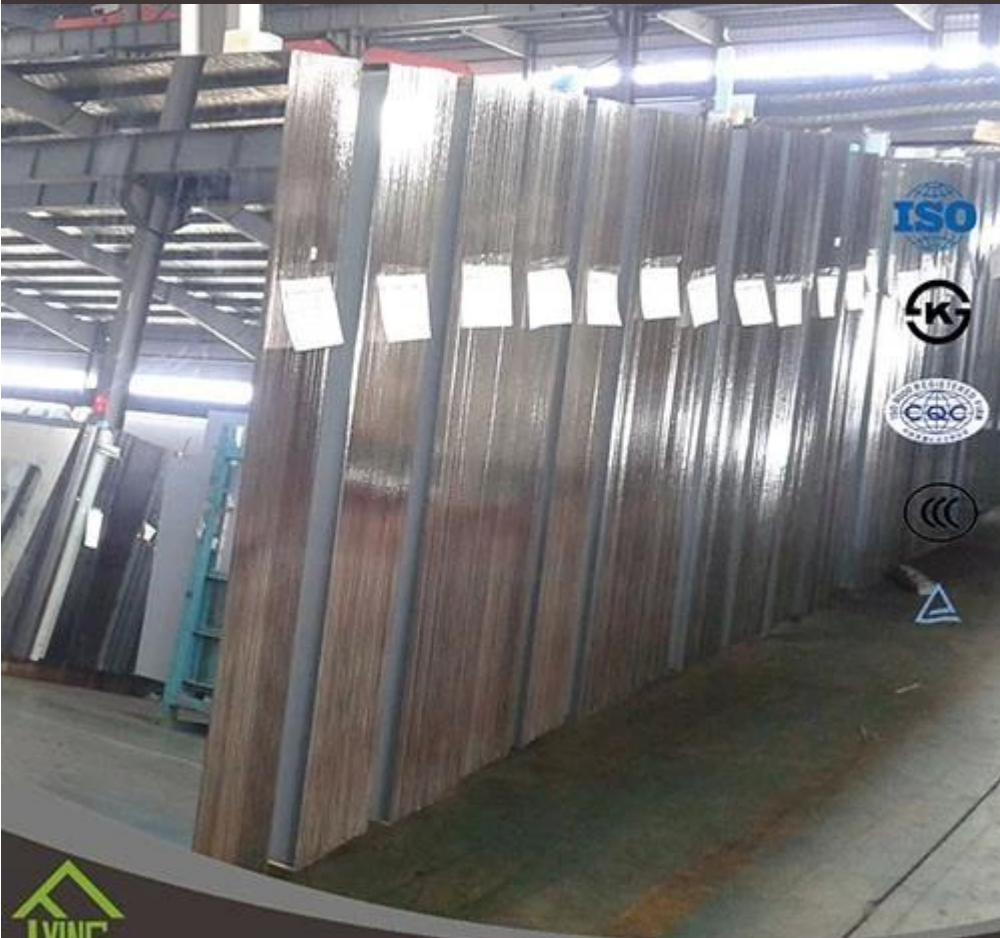

QINGDAO YUJING FANYU TRADING CO., LTD

QINGDAO YUJING FANYU TRADING CO., LTD

QINGDAO YUJING FANYU TRADING CO., LTD

<b>Name</b>	<u>Aluminum glass</u>
<b>Color</b>	Clear, blue, green, bronze, gray, pink
<b>Thickness</b>	1.5mm, 1.8mm, 2mm, 2.7mm, 3mm, 4mm, 5mm, 6mm
<b>Size</b>	600*900mm, 610*914mm, 914*1220mm, 1650*2200mm, 1830*2440mm or cutting as order, just like round, oval, rectangle, arch, etc
<b>Certification</b>	ISO 9001:2000, TUV, IAF, INTERKET
<b>Advantages</b>	<ol style="list-style-type: none"> <li>1. We're factory not trade company</li> <li>2. High quality and complete specification</li> <li>3. Low-cost and wide overseas market</li> <li>4. Sincere service</li> </ol>
<b>Main Customers</b>	IKEA, B&Q, Wal-Mart, etc.
<b>Payment terms</b>	30% T/T in advance and 70% against B/L copy
<b>Delivery</b>	Within 15 days after receiving your deposit of TT or L/C
<b>Package</b>	Seaworthy wooden crates and paper interlayer between sheets or as customer's order About 25 Tons one 20' FCL