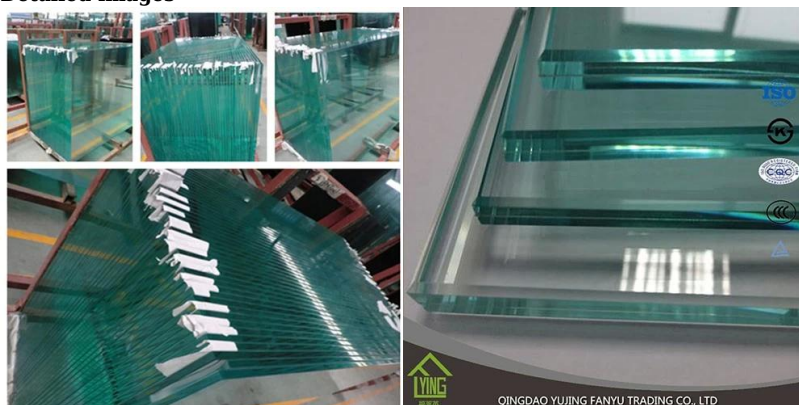

**China factory production of hot sale 12mm toughened glass
product description**

Size	Min.size:200*400mm,Max.size:2400*7000mm or customized
Thickness	3mm,4mm,5mm,6mm,8mm,10mm,12mm
Color	Clear,grey,bronze,etc
Processing Shape	rectangle,square,round,oval or custom
Surface shape	flat and smooth
Application	frameless doors,shower enclosures,table tops and furniture,etc
Certificates	ISO9001,TUV,CCC

Detailed images

Packing and delivery

Yujing mirror and glass are packed by sea-worthy fumigating wooden crates with paper as the inter-layer and iron belt for consolidation. It's suitable for long-distance sea delivery. Specific size of wooden crates with fumigation are available according to customers' demands. Yujing have professional loading team and experienced proficient, who will guarantee the cargo and container be firm and safe. Products of Yujing can reach to every port of the world safely and quickly.