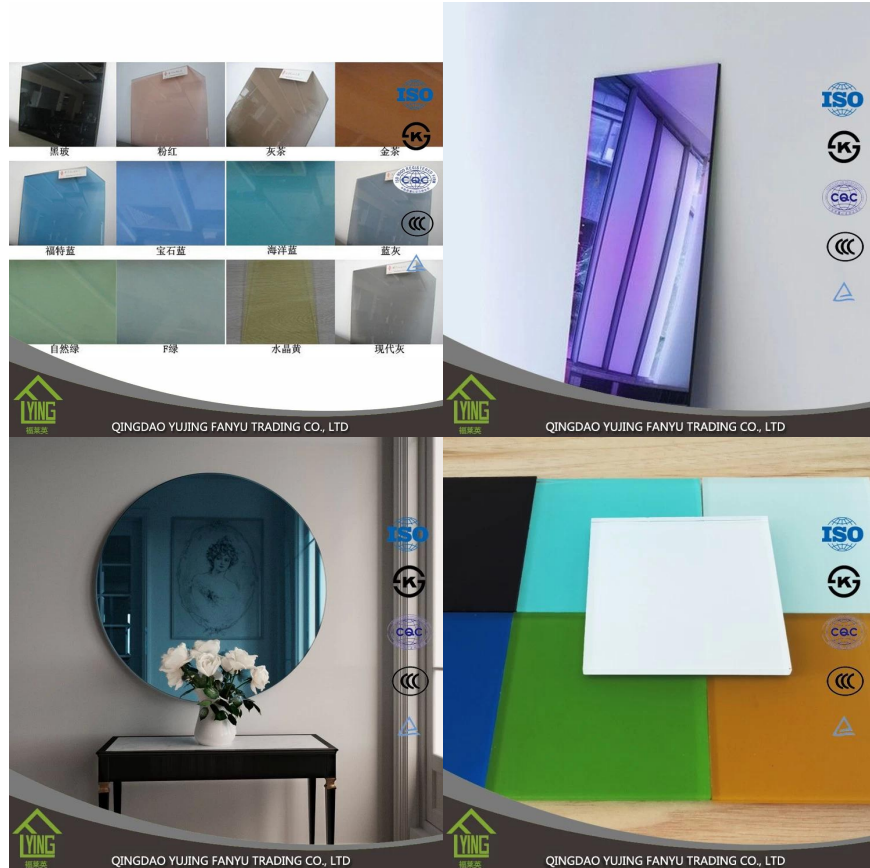

china factory production of colored glass mirror

Product Description

Material	High quality tinted float/sheet glass Italy Paint
Thinckness	4mm,5mm,6mm,etc
Color	euro Grey Yellow,Green
Shape	Round,aquare,rectangular,etc
Size	1830*2440mm,2134*3300mm or customized
OEM Service	Available in shape,size,color,etc

Details