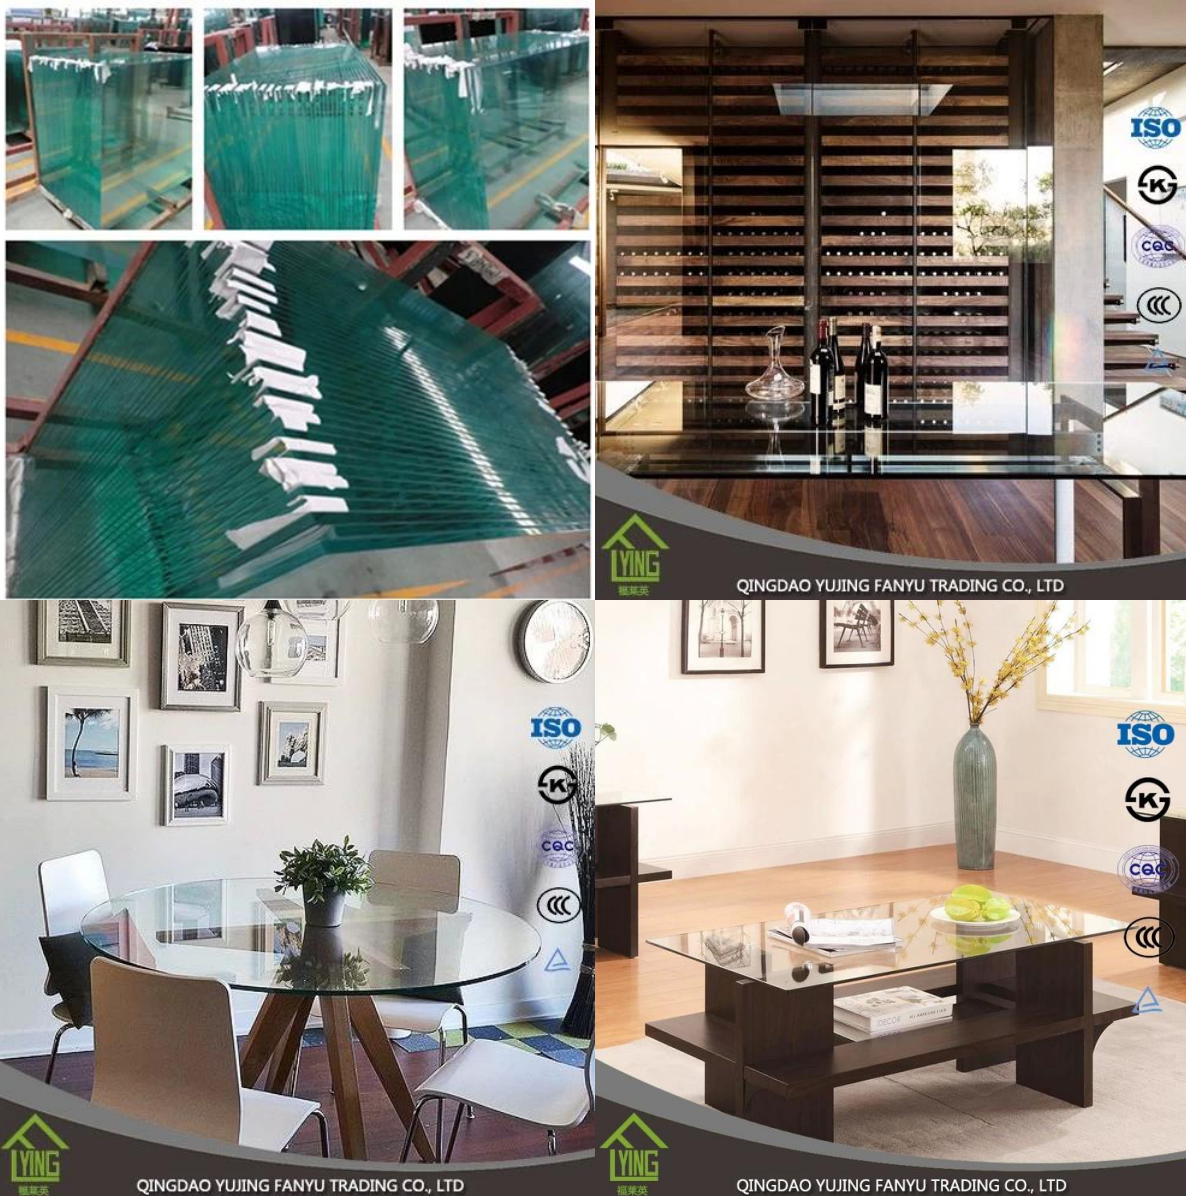

## 10mm furniture tempered glass produced in a Chinese factory

### Product description

Size	Min.size:200*400mm,Max.size:2400*7000mm or customized
Thinckness	10mm
Color	Clear,grey,bronze,etc
OEM service	Available in shape,size,color,etc
Processing shape	rectange,square,round,oval,or custom
Surface shape	flat and smooth
Application	window panes,lighting room wall,commercial building windows and wall,etc
Certificates	ISO9001,CE,CCC,etc
Packing	seaworthy wooden crates with iron belt for consolidation
Delivery	20 days after deposit paid

### Detailed Images