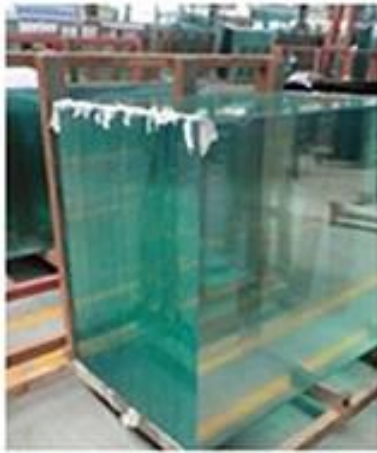

QINGDAO YUJING FANYU TRADING CO., LTD