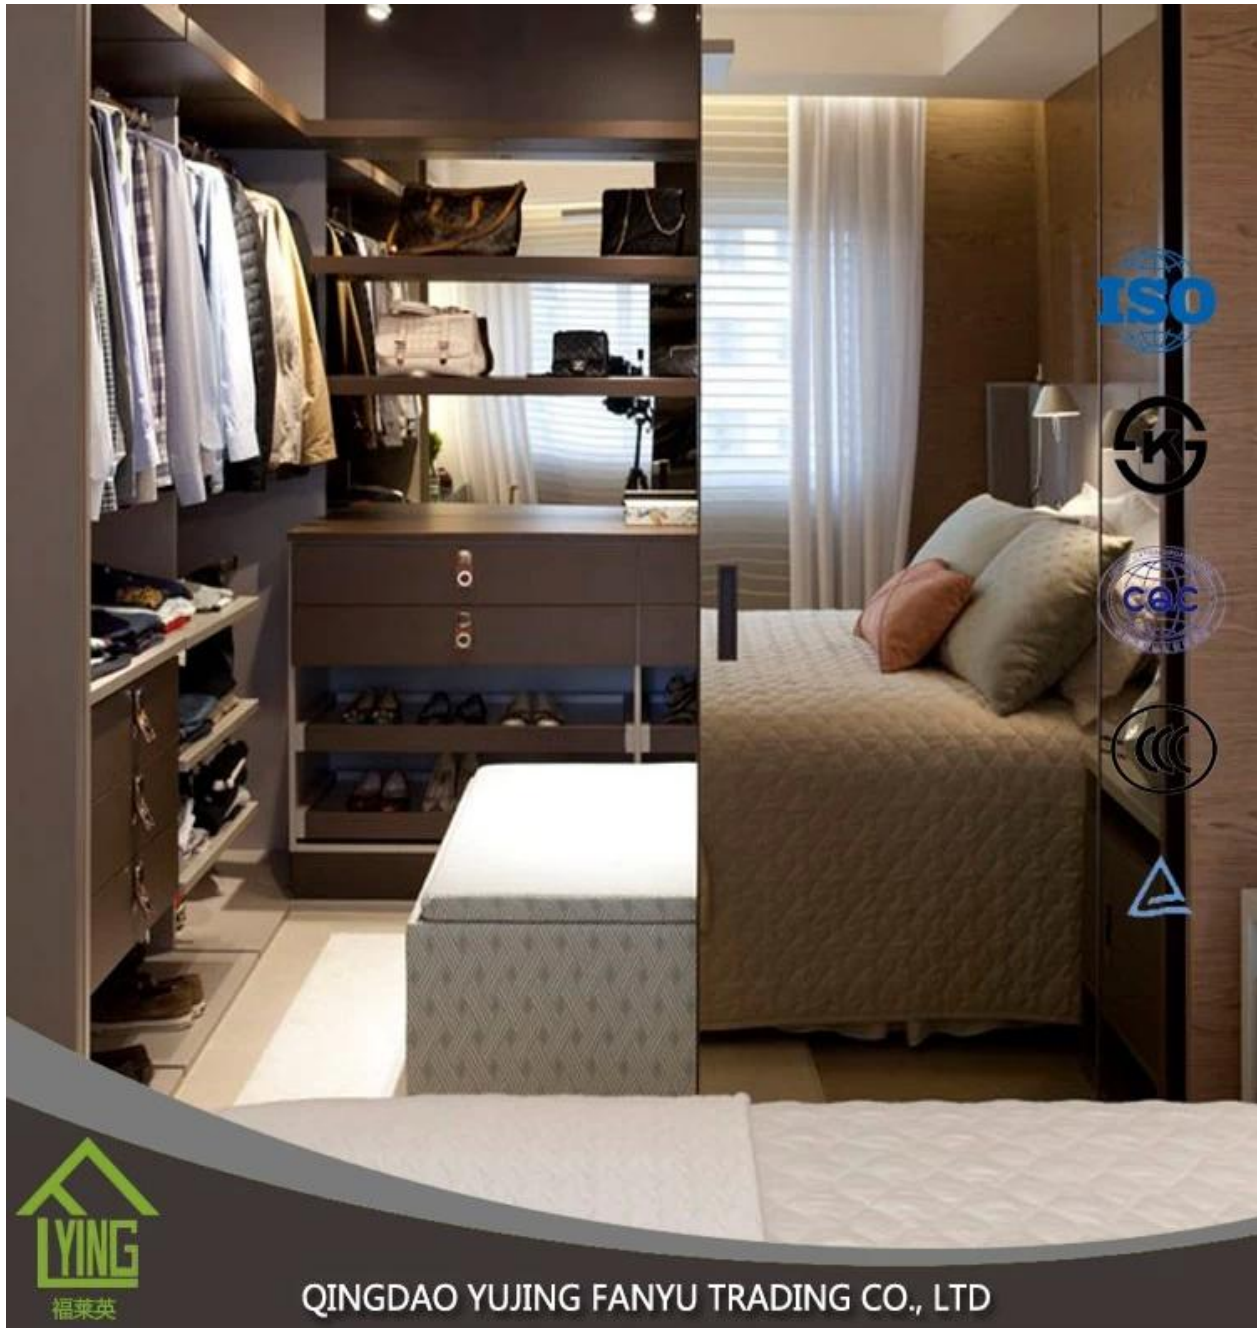

Packing details:

- 1.interlay paper or powder between two sheets.
- 2.seaworthy wooden crates or plywood crates.
- 3.iron belt for consolidation.