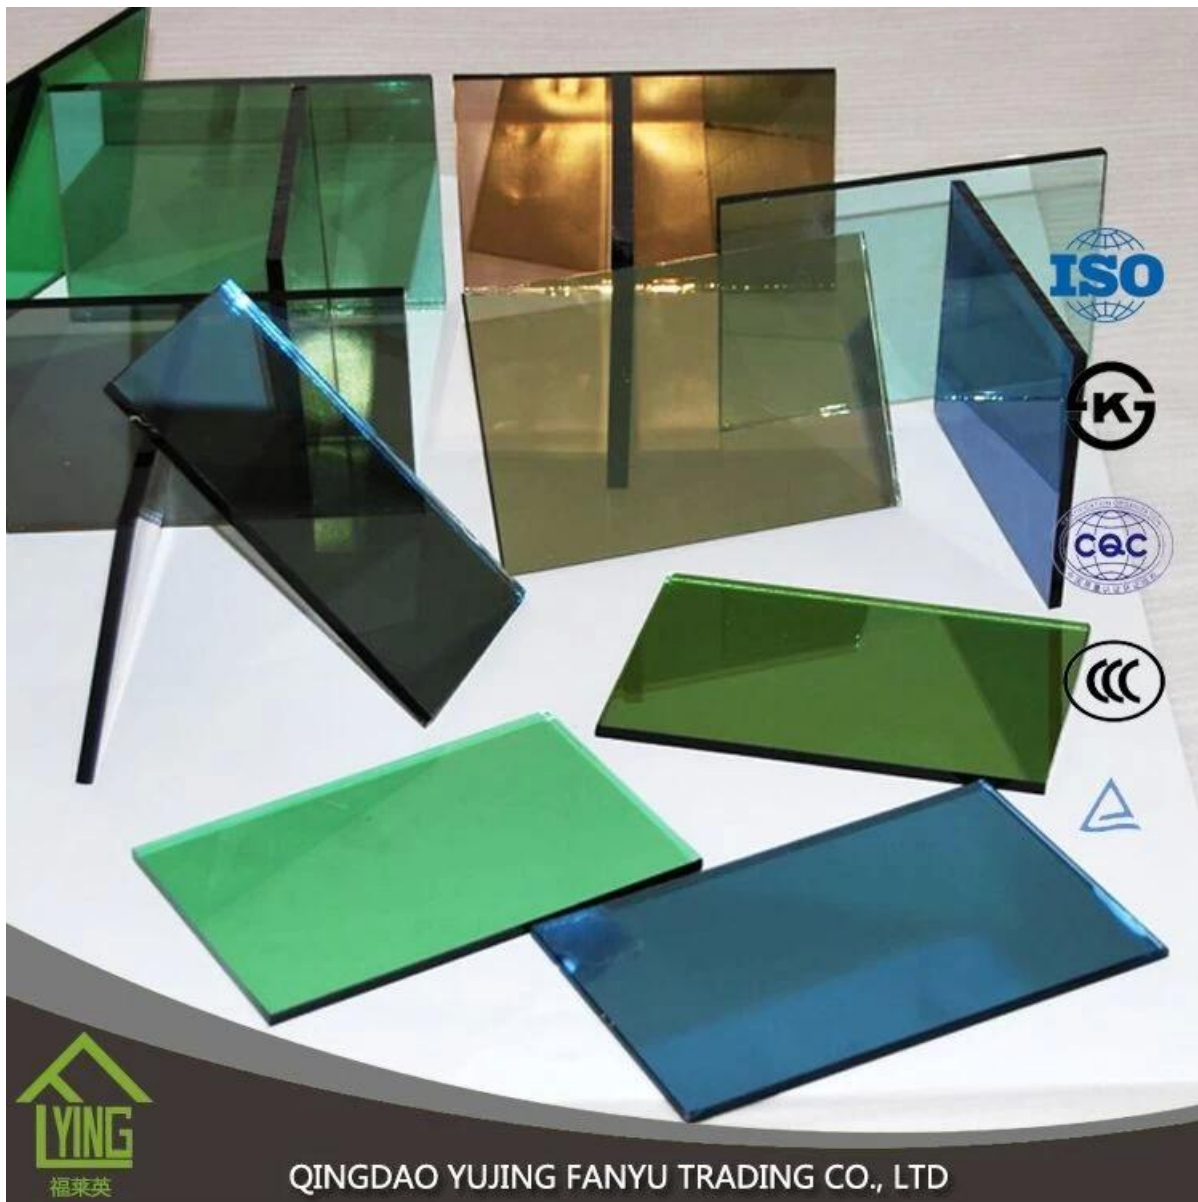

3-10mm lake blue reflective glass wholesale

Thickness	4mm, 5mm, 6mm, 8mm, 10mm, 12mm
Size	1830x2440mm, 2134x3300mm.
Form	Flat, round, oval, etc.
Color	Clear, ultra light, etc.
Application	windows, building, etc.
Packaging	Wooden crates, waterproof paper and iron straps.
Delivery	within 30 days after confirm the order.