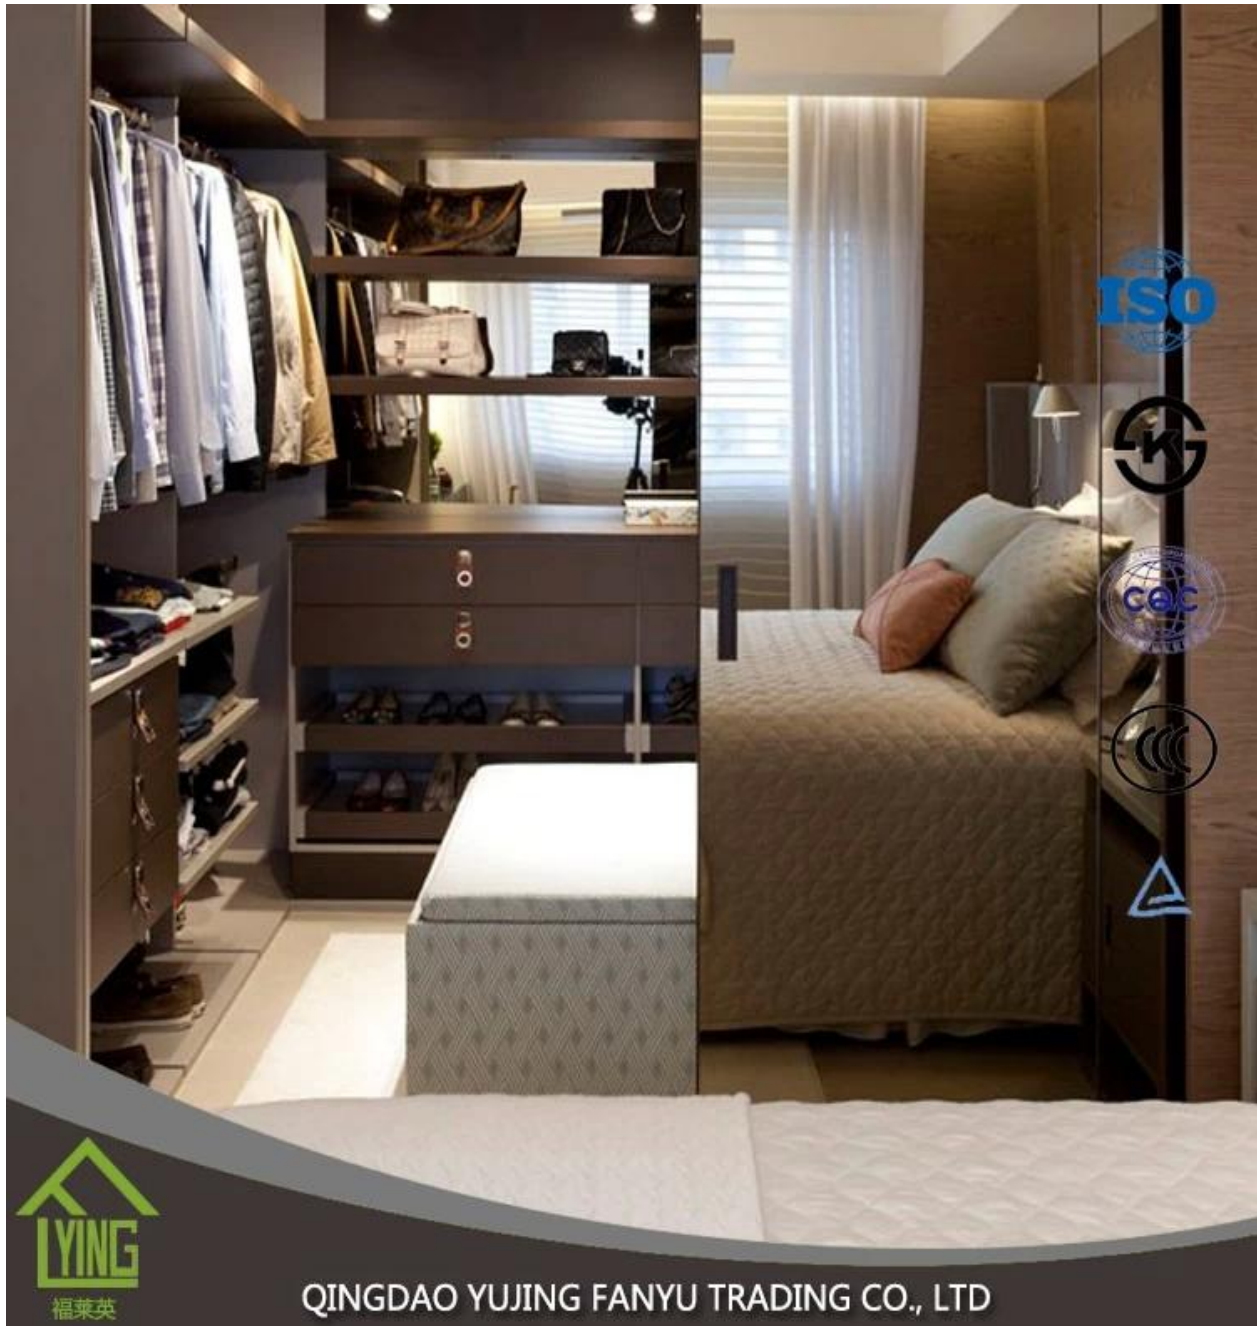

Packing details:

- 1.interlay paper or powder between two sheets.
- 2.seaworthy wooden crates or plywood crates.
- 3.iron belt for consolidation.