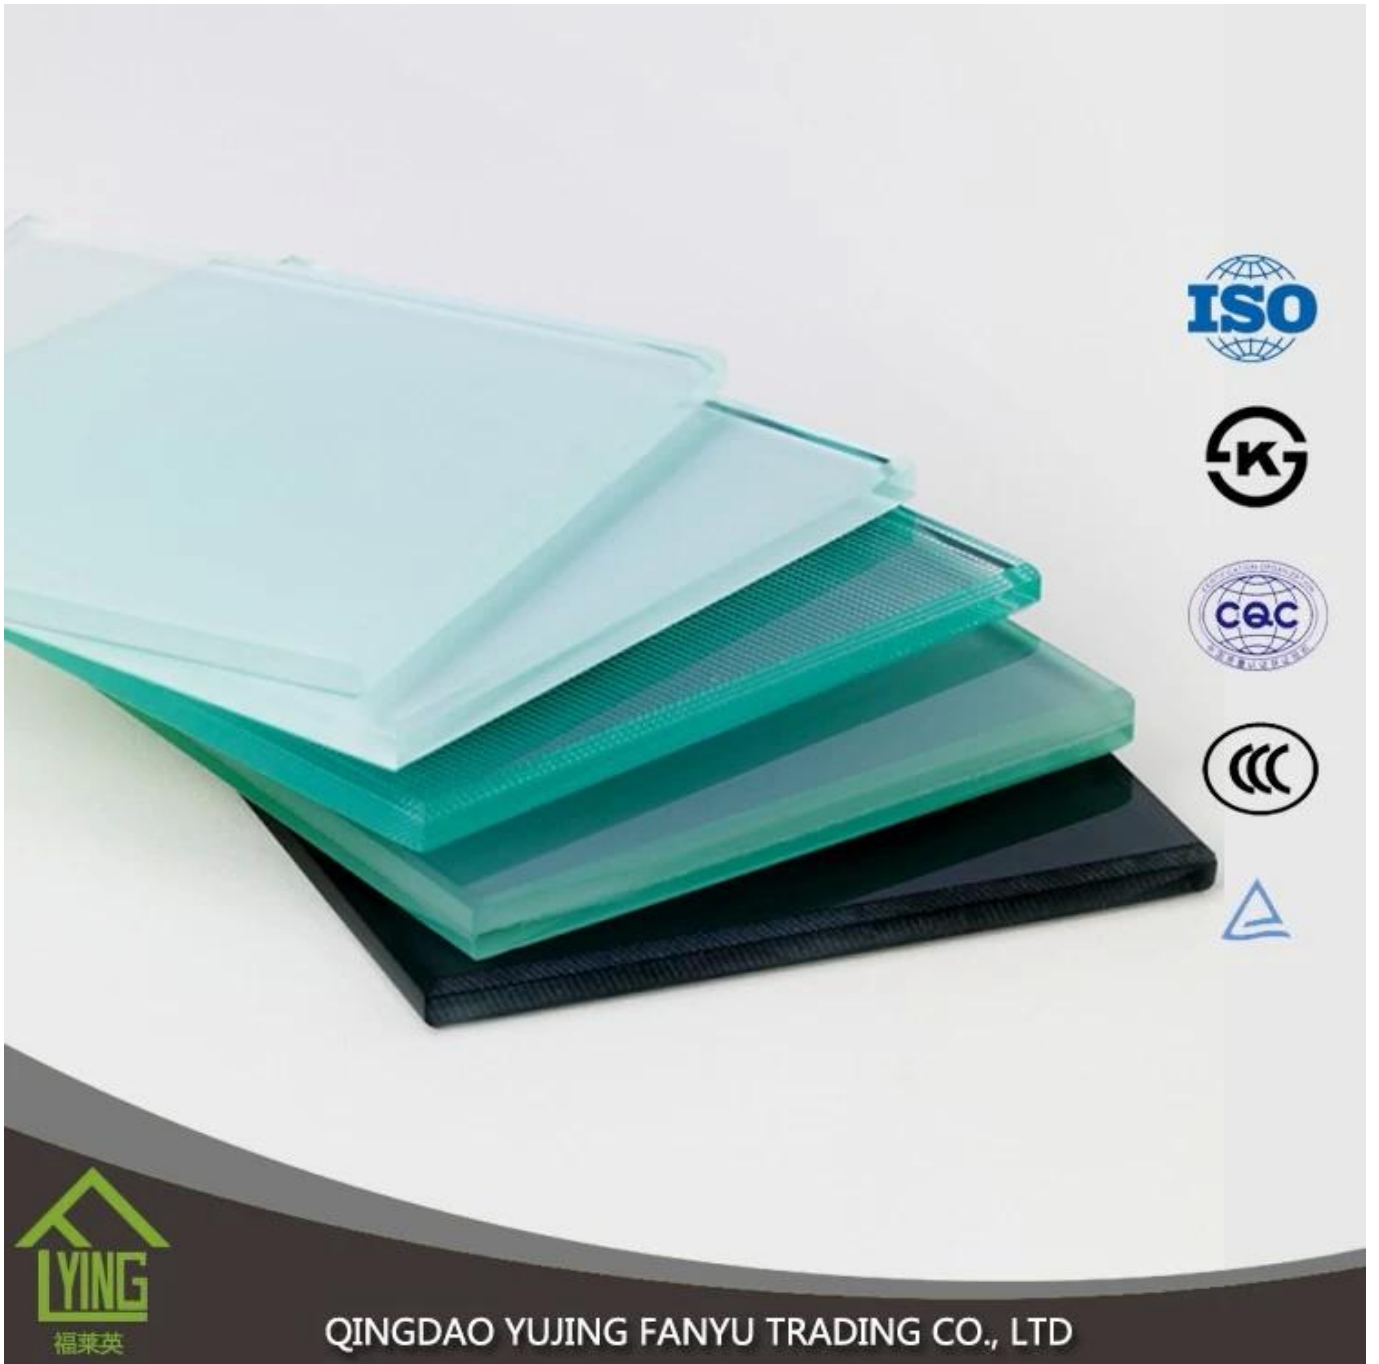

Name	Aluminum glass
Color	Clear, blue, green, bronze, gray, pink
Thickness	1.5mm, 1.8mm, 2mm, 2.7mm, 3mm, 4mm, 5mm, 6mm
Size	600*900mm, 610*914mm, 914*1220mm, 1650*2200mm, 1830*2440mm or cutting as order, just like round, oval, rectangle, arch, etc
Certification	ISO 9001:2000, TUV, IAF, INTERKET
Advantages	1. We're factory not trade company 2. High quality and complete specification 3. Low-cost and wide overseas market 4. Sincere service
Main Customers	IKEA, B&Q, Wal-Mart, etc.
Payment terms	30% T/T in advance and 70% against B/L copy
Delivery	Within 15 days after receiving your deposit of TT or L/C
Package	Seaworthy wooden crates and paper interlayer between sheets or as customer's order About 25 Tons one 20' FCL

As a professional mirror factory in China, we can supply high quality aluminum mirror, silver mirror, copper-free lead-free environment mirror and all kind of deep process mirror, such as cut mirror, groove mirror, safety mirror, drill holes mirror, chamfer mirror, wall mirror, dressing mirror, furniture mirror, mini mirror, bathroom mirror with flat edge, C-edge, beveled polish edge and so on. Different sizes, shapes and packages we can offer according to our clients' requirement.

Feature

1. Made of A-grade sheet glass or float glass.
2. Giving clear and lifelike image.
3. Good corrosion resistance, moisture resistance and waterproof.
4. Single or double coated with protective paint.