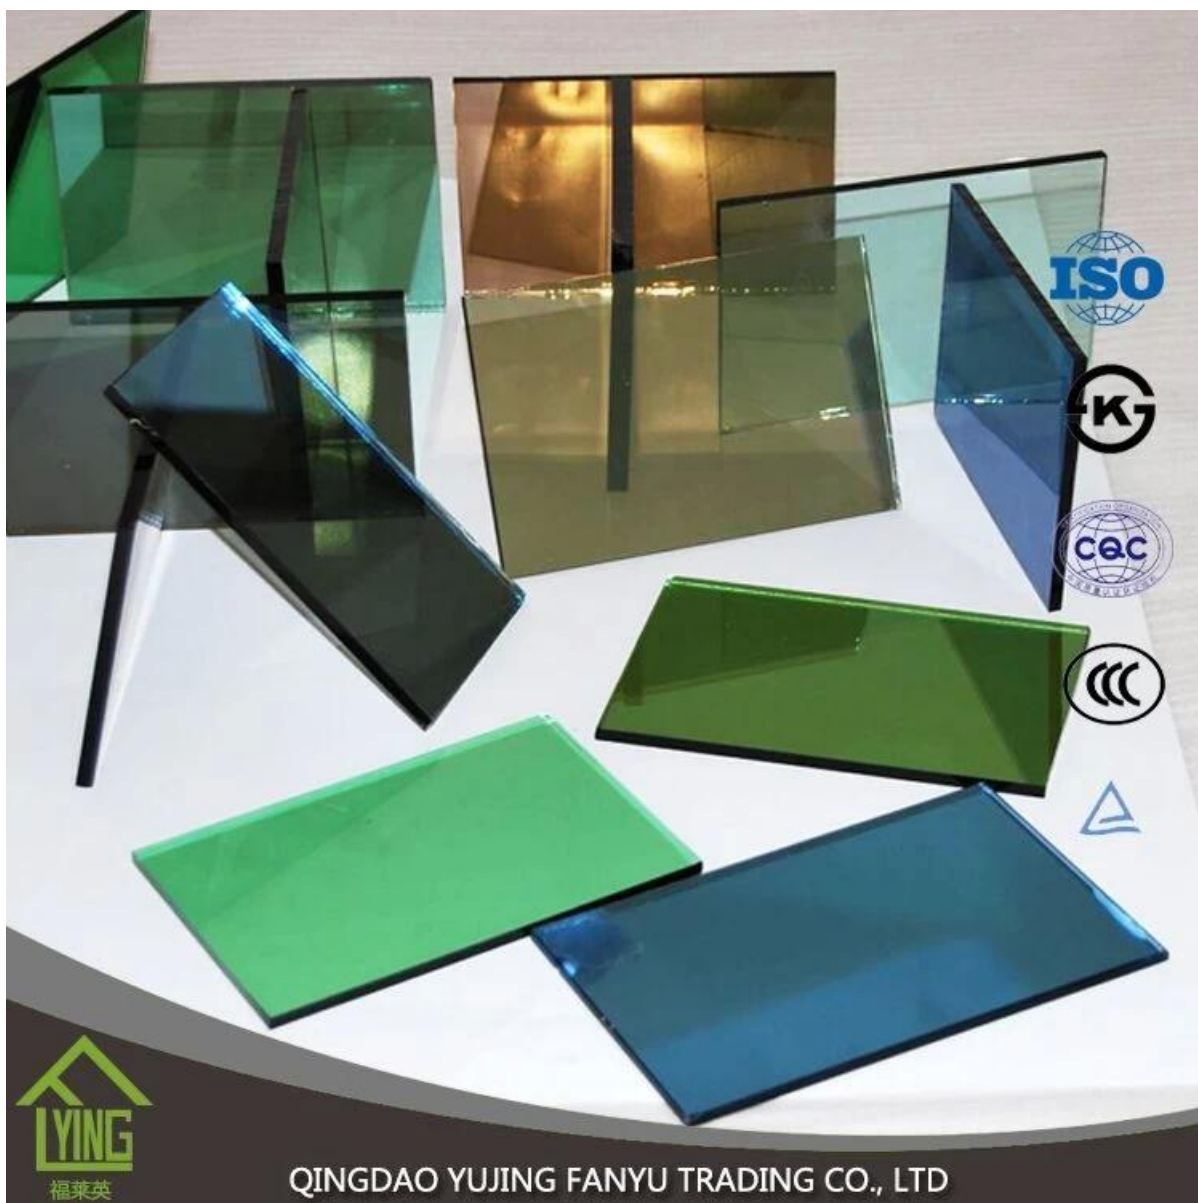

6mm dark blue reflective glass with high quality

Thickness	4mm, 5mm, 6mm, 8mm, 10mm, 12mm
Size	1830x2440mm, 2134x3300mm.
Form	Flat, round, oval, etc.
Color	Clear, ultra light, etc.
Application	windows, building, etc.
Packaging	Wooden crates, waterproof paper and iron straps.
Delivery	within 30 days after confirm the order.

Packaging:

Wooden crates, waterproof paper and iron straps.

Delivery:

within 30 days after confirm the order.

Contact us:

**Contacts: Ms.Daisy Zhang sales
Qingdao Yujing Fanyu Trading Co., Ltd.**

iny2568148290