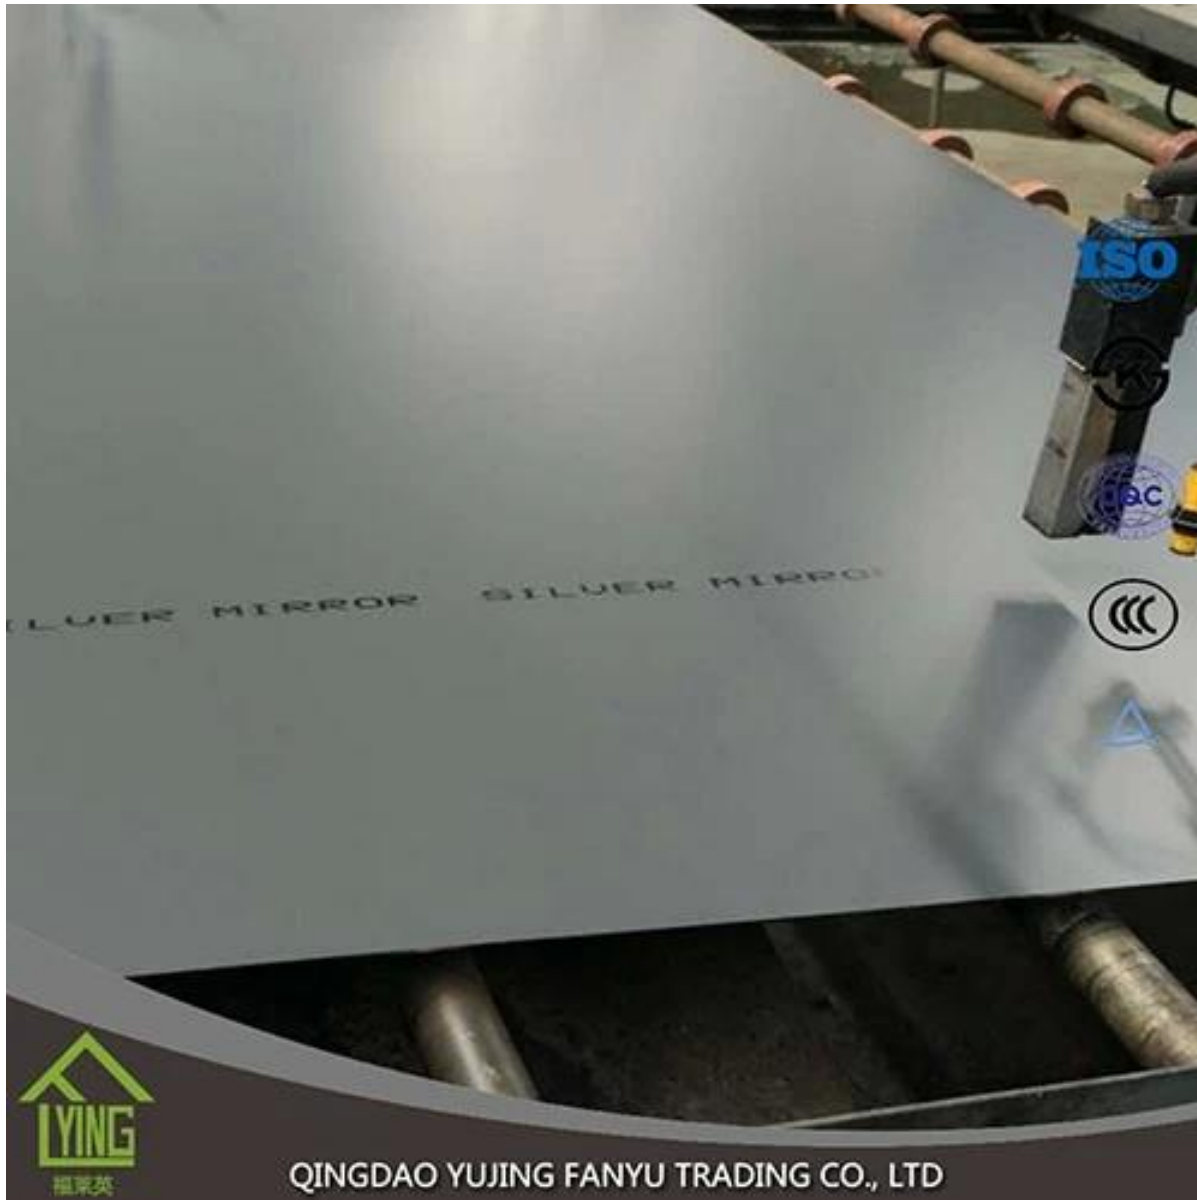

6mm Silver mirror glass

Thickness	6 mm
Size	1220x1830mm, 1650x2200mm, 1830x2440mm, 2134x3300mm.
shapes	Flat, round, oval, etc.
Colors	Clear, ultra light, etc.
Application	wall mirror, decorative, makeup mirror, etc.
Packaging	Wooden crates, waterproof paper and iron straps.
Delivery	within 21 days after confirm the order.

Packaging:

Wooden crates, waterproof paper and iron straps.

Delivery:

within 30 days after confirm the order.

Contact us:

**Contacts: Ms.Daisy Zhang sales
Qingdao Yujing Fanyu Trading Co., Ltd.**

iny2568148290