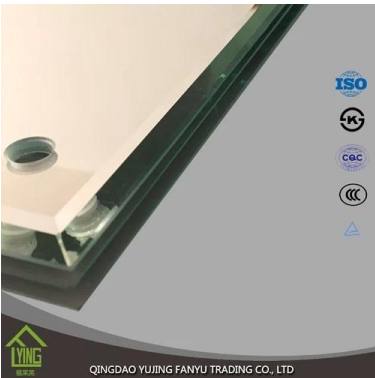

Sincerely welcome new and old customers to visit our company and create a better tomorrow