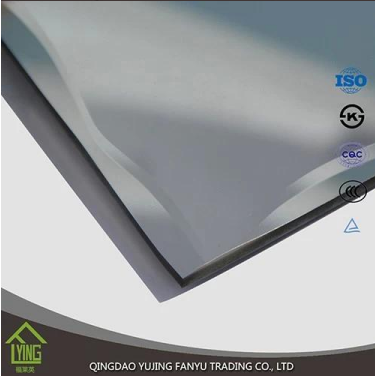

Sincerely welcome new and old customers to visit our company and create a better tomorrow