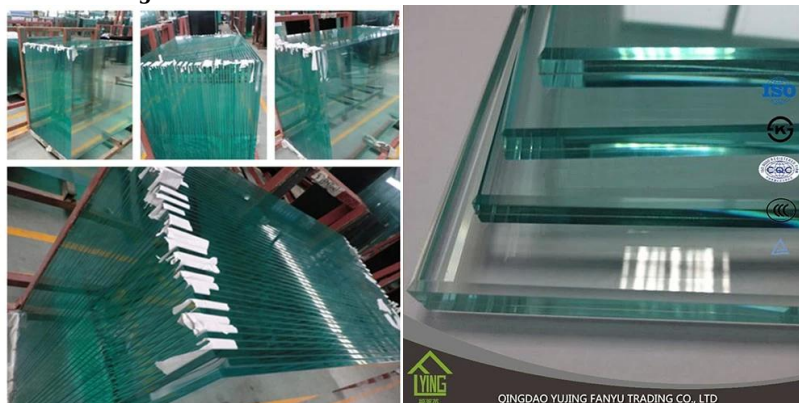

**China factory production of hot sale 12mm toughened glass  
product description**

Size	Min.size:200*400mm,Max.size:2400*7000mm or customized
Thickness	3mm,4mm,5mm,6mm,8mm,10mm,12mm
Color	Clear,grey,bronze,etc
Processing Shape	rectangle,square,round,oval or custom
Surface shape	flat and smooth
Application	frameless doors,shower enclosures,table tops and furniture,etc
Certificates	ISO9001,TUV,CCC

**Detailed images**

**Packing and delivery**

Yujing mirror and glass are packed by sea-worthy fumigating wooden crates with paper as the inter-layer and iron belt for consolidation. It's suitable for long-distance sea delivery. Specific size of wooden crates with fumigation are available according to customers' demands. Yujing have professional loading team and experienced proficient, who will guarantee the cargo and container be firm and safe. Products of Yujing can reach to every port of the world safely and quickly.