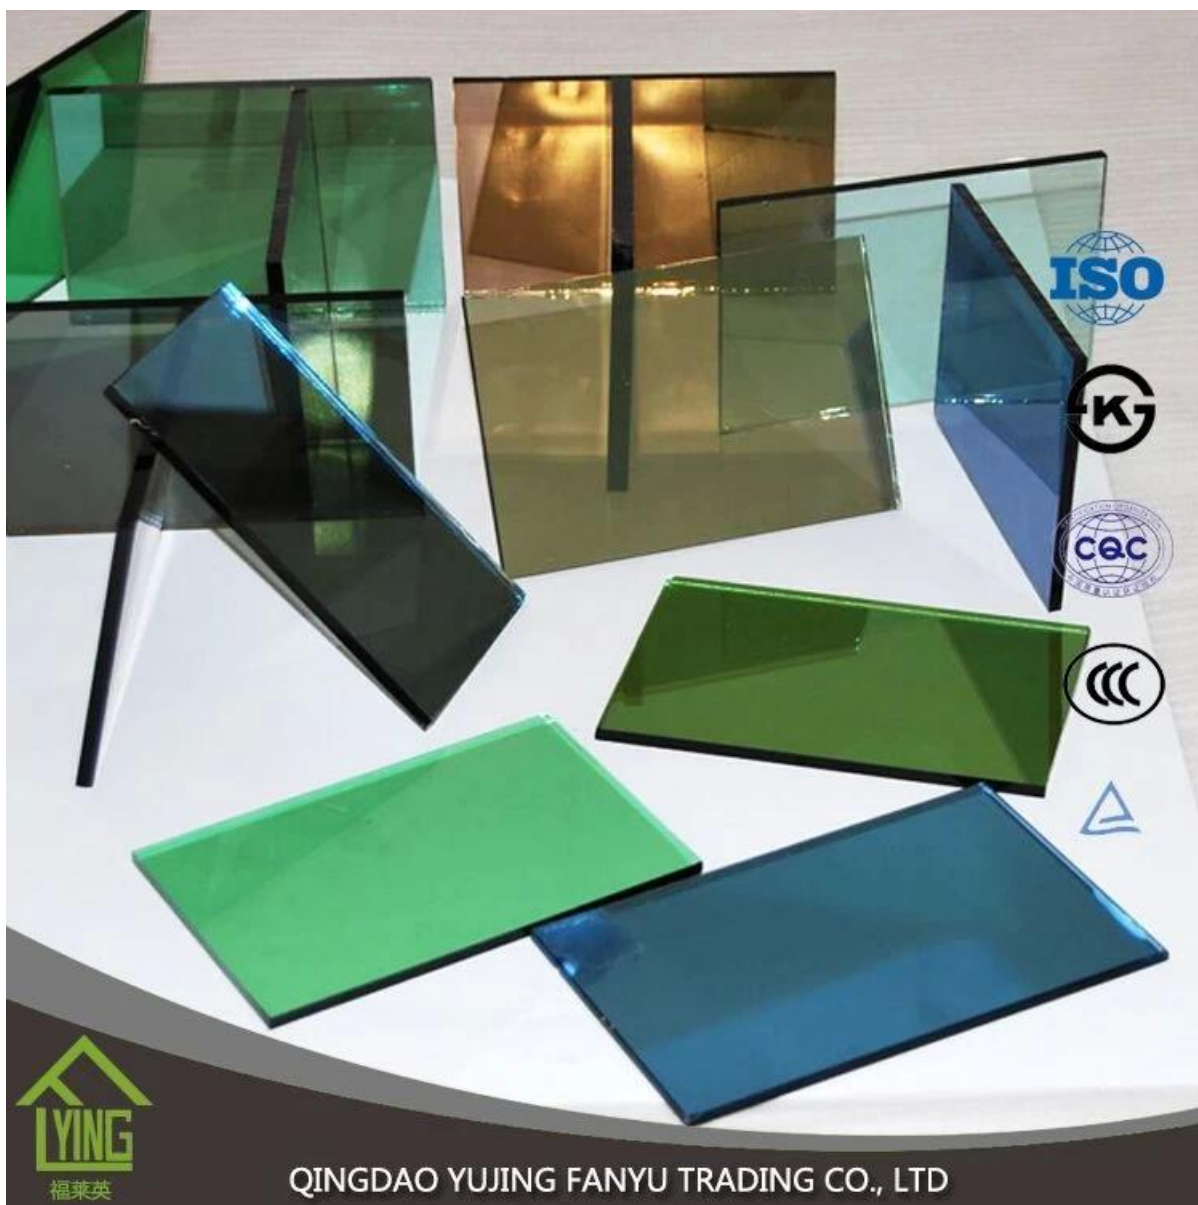

China gold reflective glass wholesale

Thickness	4mm, 5mm, 6mm, 8mm, 10mm, 12mm
Size	1830x2440mm, 2134x3300mm.
Form	Flat, round, oval, etc.
Color	Clear, ultra light, etc.
Application	windows, building, etc.
Packaging	Wooden crates, waterproof paper and iron straps.
Delivery	within 30 days after confirm the order.

Packaging:

Wooden crates, waterproof paper and iron straps.

Delivery:

within 30 days after confirm the order.

Contact us:

**Contacts: Ms.Daisy Zhang sales
Qingdao Yujing Fanyu Trading Co., Ltd.**

iny2568148290