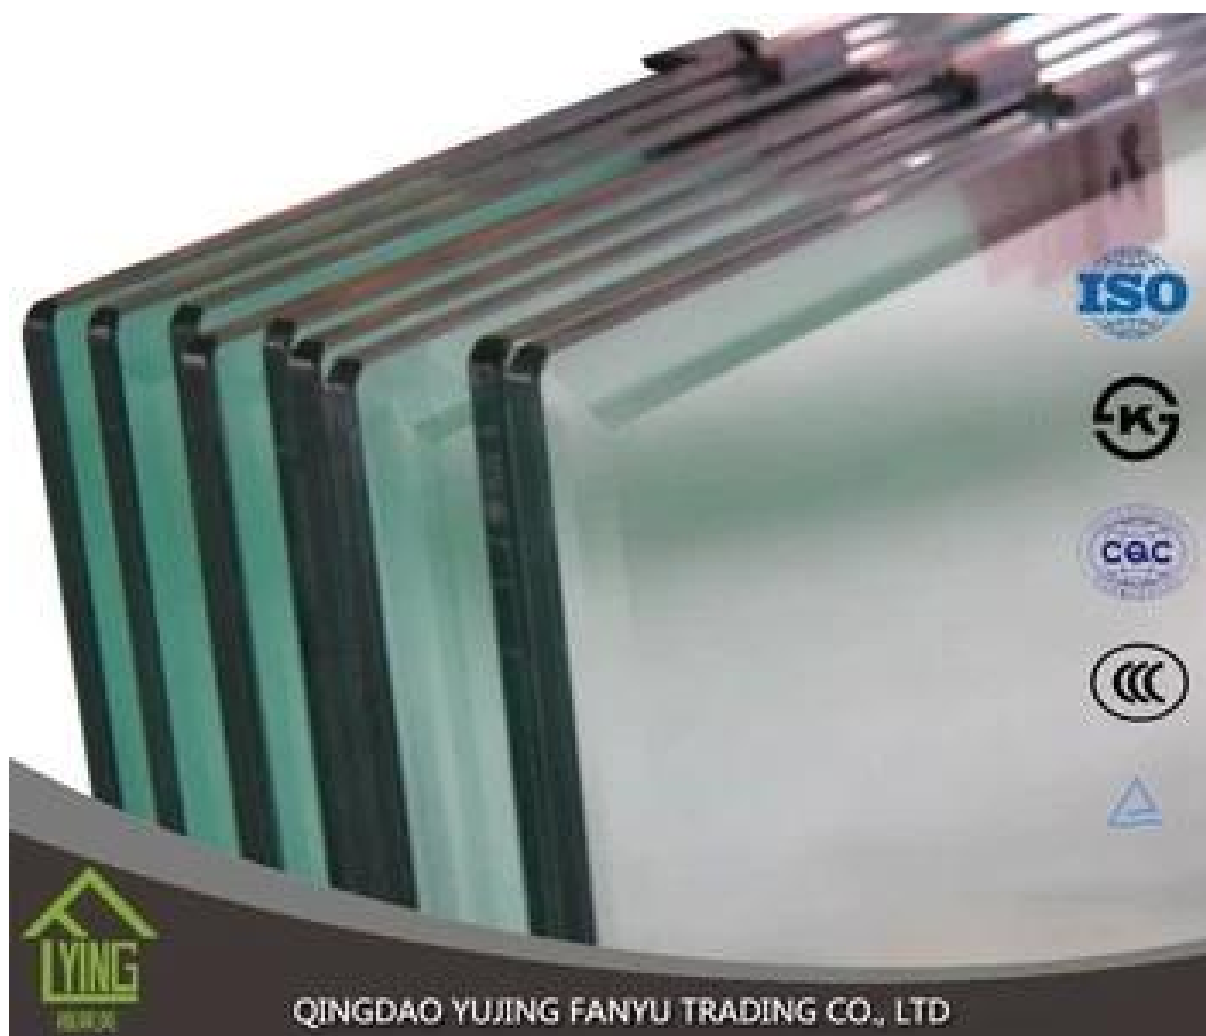

Clear laminated glass stairs per square metre

Thickness	6.38mm, 8.38mm, 10.38mm, 12.38mm, 8.76mm, 10.76mm, 12.76mm
Size	1830x2440mm, 2134x3300mm.
Form	Flat, round, oval, etc.
Color	Clear, ultra light, etc.
Application	windows, curtain wall, skylight, sky bridge, furniture, kitchen..
Packaging	Wooden crates, waterproof paper and iron straps.
Delivery	within 30 days after confirm the order.