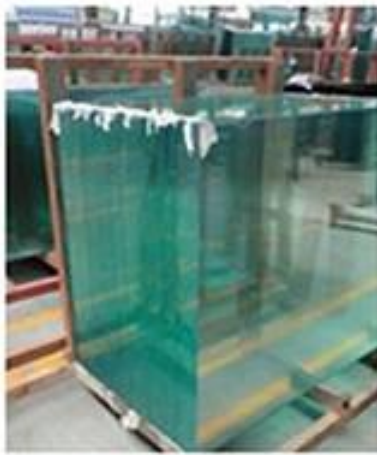

QINGDAO YUJING FANYU TRADING CO., LTD