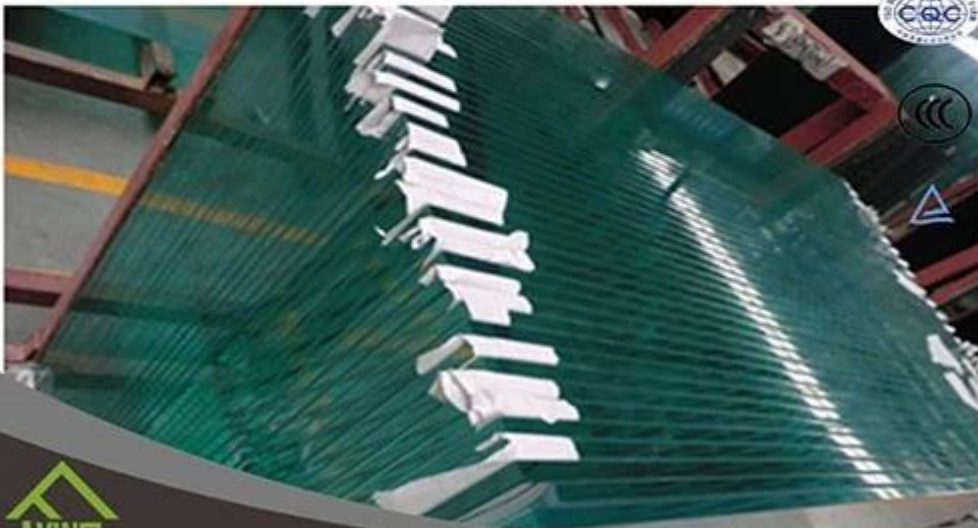

QINGDAO YUJING FANYU TRADING CO., LTD