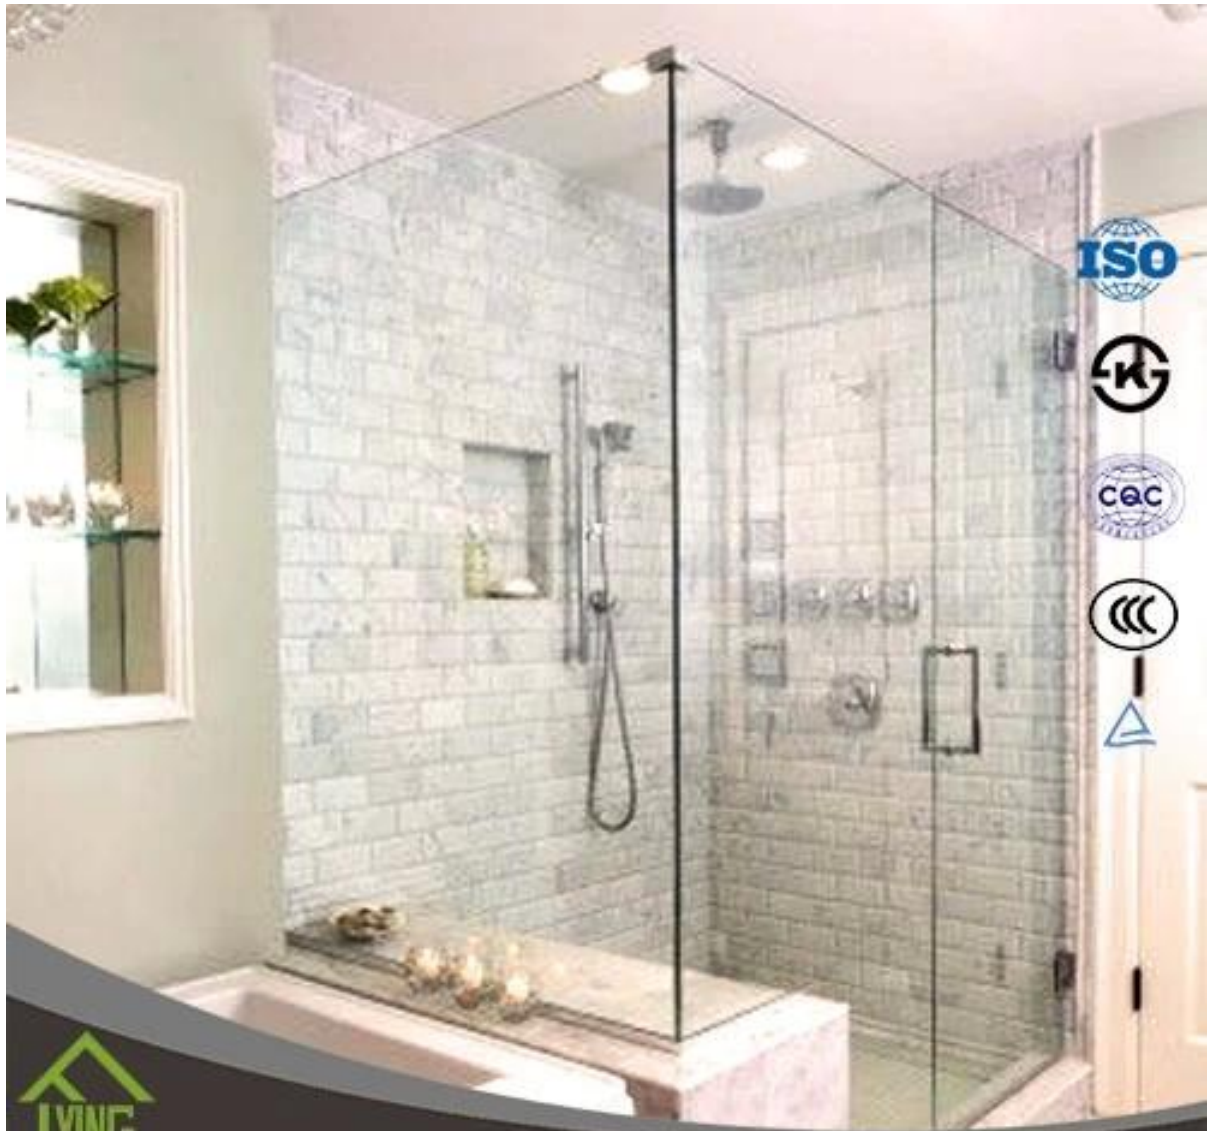

## Customized Tempered Glass with Holes and Cuts

Product Name	Clear tempered glass
Thickness	3mm, 6mm, 10mm, 12mm, 15mm, etc.
Size	1220*1830mm, 1830*2440mm, etc.
Edge type	flat, round, bevel, etc.
Application	railling glass, fencing glass, table top, etc.
Package	wooden crates and straps