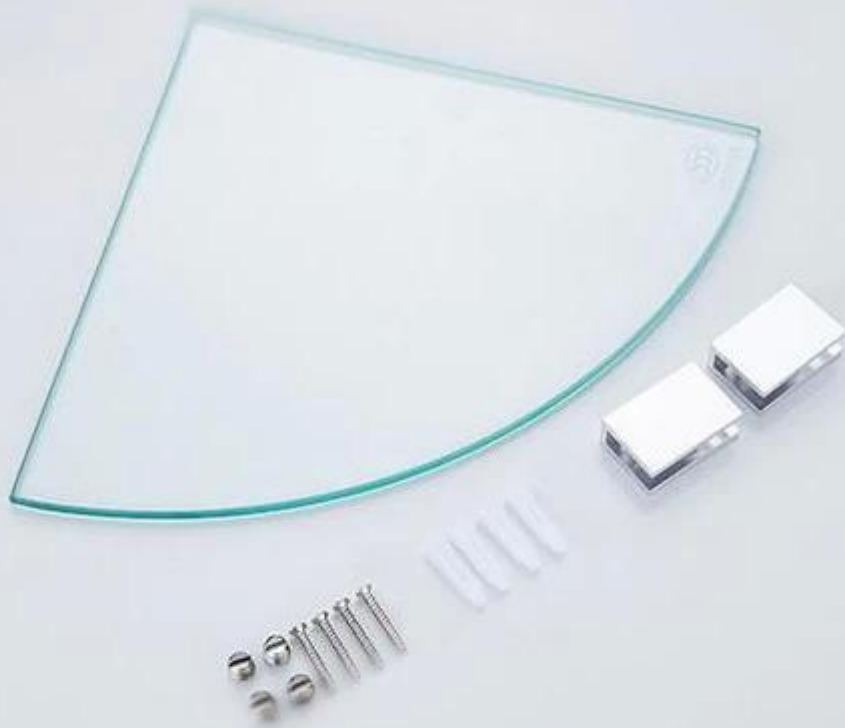

HIGH QUALITY 10MM TEMPERED GLASS SHELF WITH CLIPS

Product introduction:

The corner glass shelf is made by high quality clear float glass, after cutting, polishing and tempering, it appears very simple and elegant, which is widely used as bathroom glass shelf.