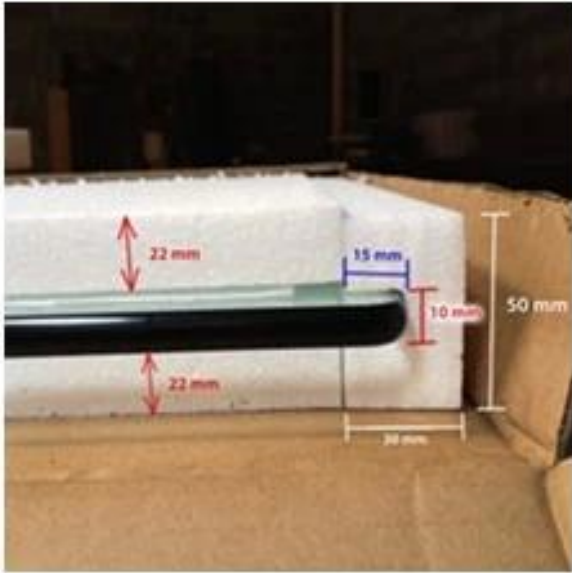

HIGH QUALITY 10MM TEMPERED GLASS SHELF WITH CLIPS

Product introduction:

The corner glass shelf is made by high quality clear float glass, after cutting, polishing and tempering, it appears very simple and elegant, which is widely used as bathroom glass shelf.

Package:

The tempered glass shelf is normally packed with box individually or bulk carton

Contact:

Doris Wang
Sales Manager
Qingdao Yujing Fanyu Trading Co., Ltd.
Mobile: 0086 15864262692
Email: doris.wang@yujinggroup.cn