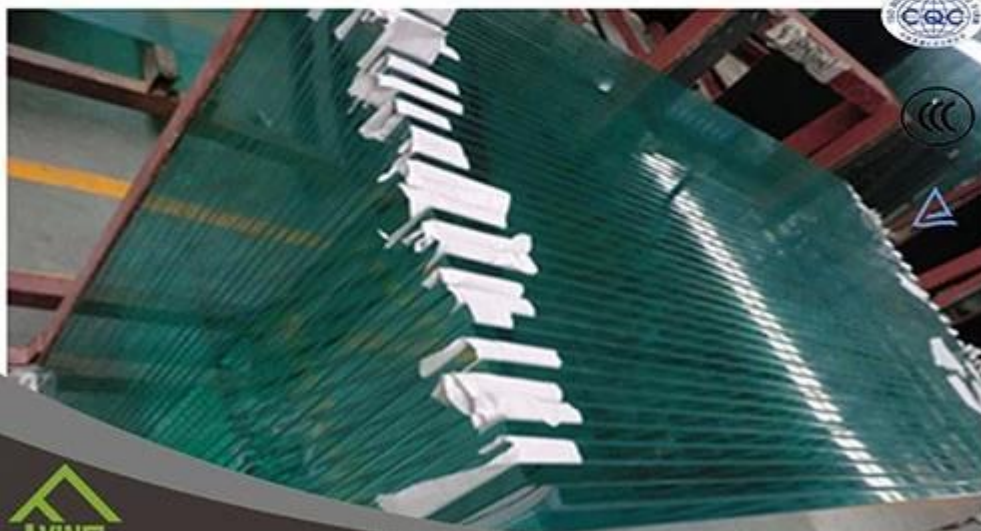

QINGDAO YUJING FANYU TRADING CO., LTD