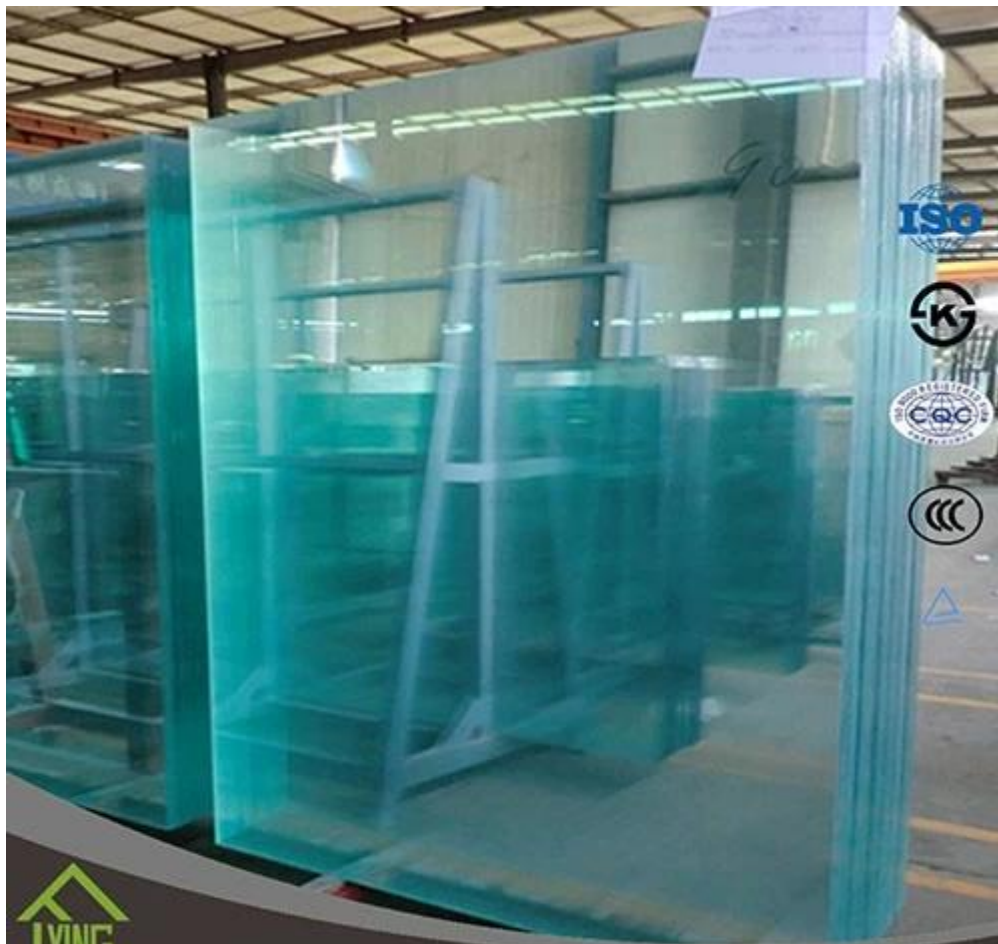

QINGDAO YUJING FANYU TRADING CO., LTD