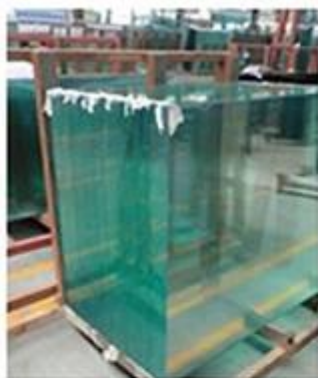

QINGDAO YUJING FANYU TRADING CO., LTD