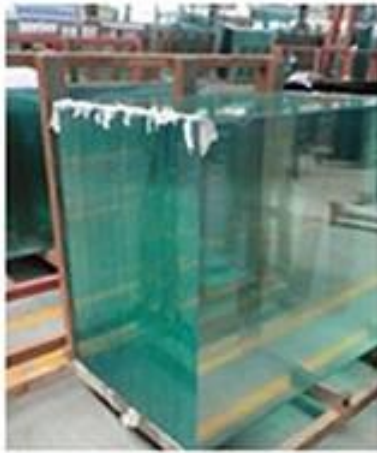

## Polished Round Cornor Tempered Glass for Table Top

Product Name	Clear tempered glass
Thickness	3mm, 6mm, 10mm, 12mm, 15mm, etc.
Size	1220*1830mm, 1830*2440mm, etc.
Edge type	flat, round, bevel, etc.
Application	railling glass, fencing glass, table top, etc.
Package	wooden crates and straps