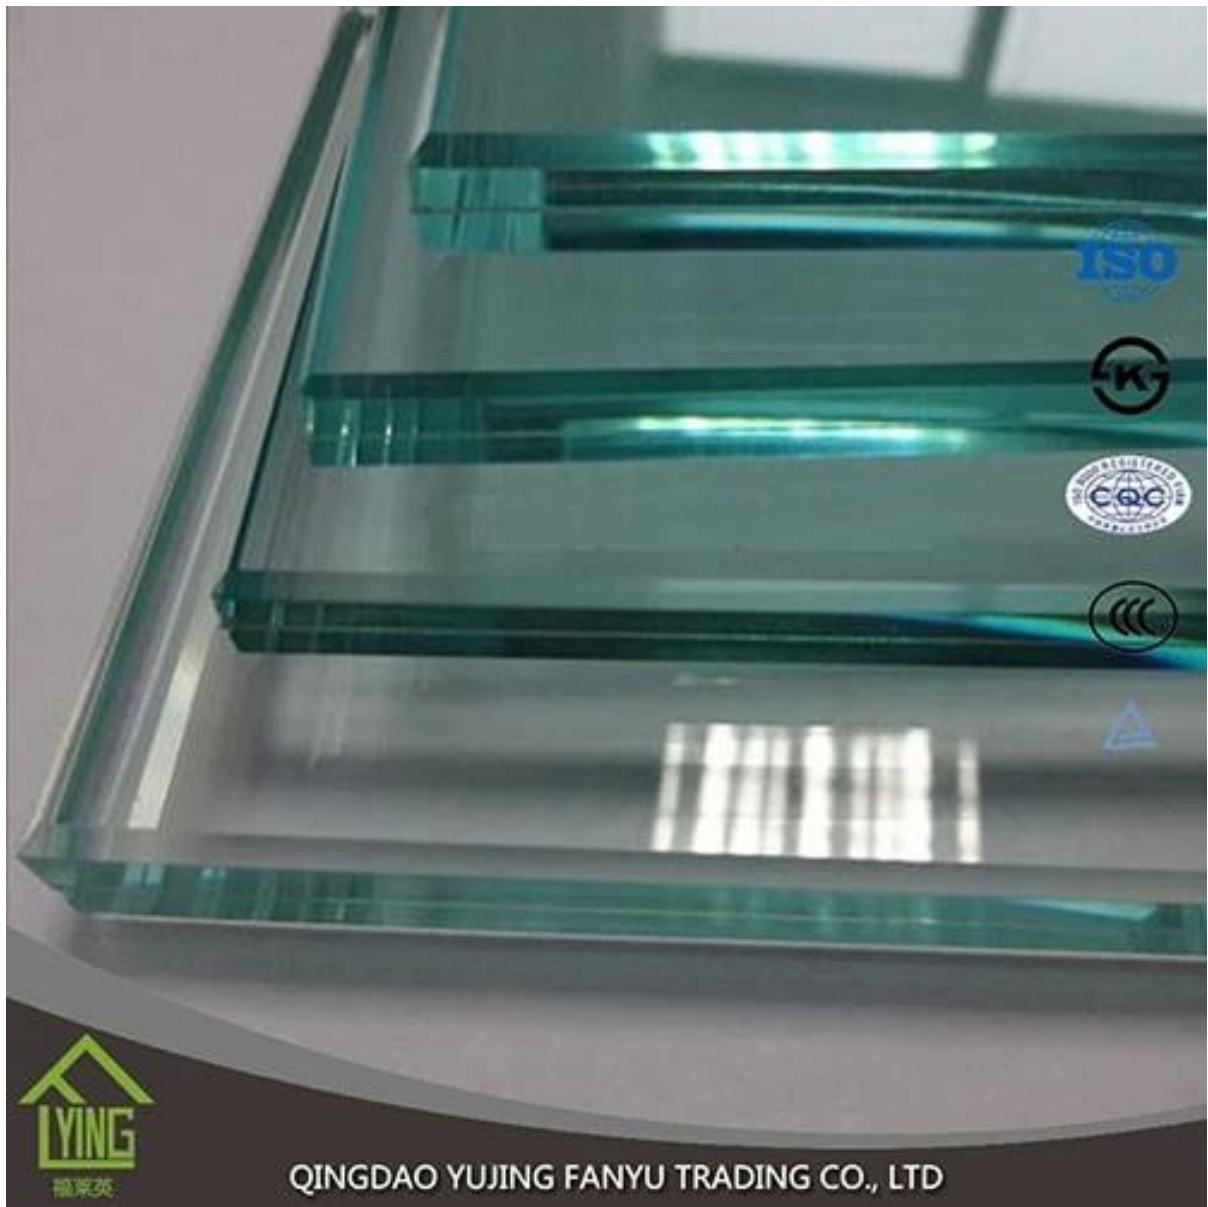

QINGDAO YUJING FANYU TRADING CO., LTD