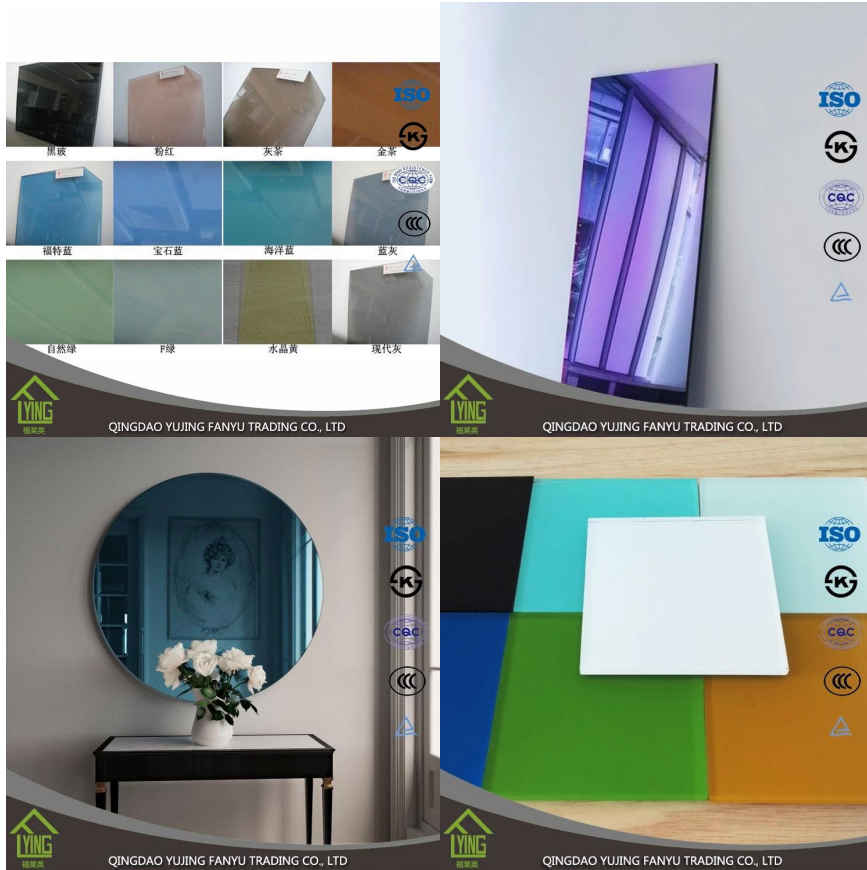

china factory production of colored glass mirror

Product Description

Material	High quality tinted float/sheet glass Italy Paint
Thinckness	4mm,5mm,6mm,etc
Color	euro Grey Yellow,Green
Shape	Round,aquare,rectangular,etc
Size	1830*2440mm,2134*3300mm or customized
OEM Service	Available in shape,size,color,etc

Details