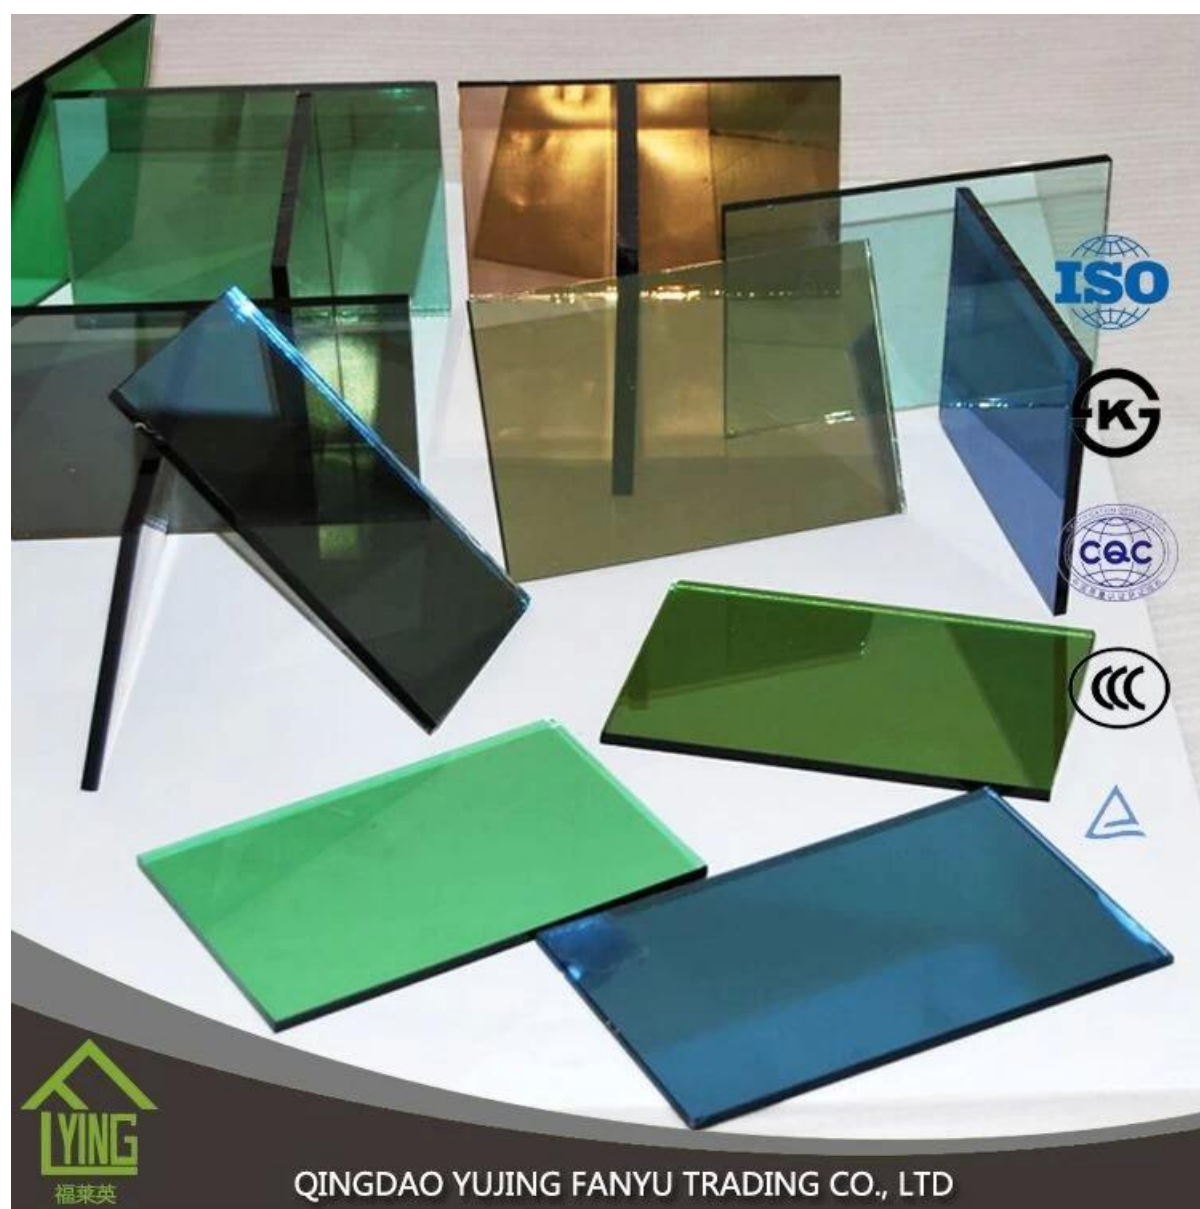

## reflective glass wholesale

|             |  |
|-------------|--|
| Thickness   | 4mm, 5mm, 6mm, 8mm, 10mm, 12mm                   |
| Size        | 1830x2440mm, 2134x3300mm.                        |
| Form        | Flat, round, oval, etc.                          |
| Color       | Clear, ultra light, etc.                         |
| Application | windows, building, etc.                          |
| Packaging   | Wooden crates, waterproof paper and iron straps. |
| Delivery    | within 30 days after confirm the order.          |