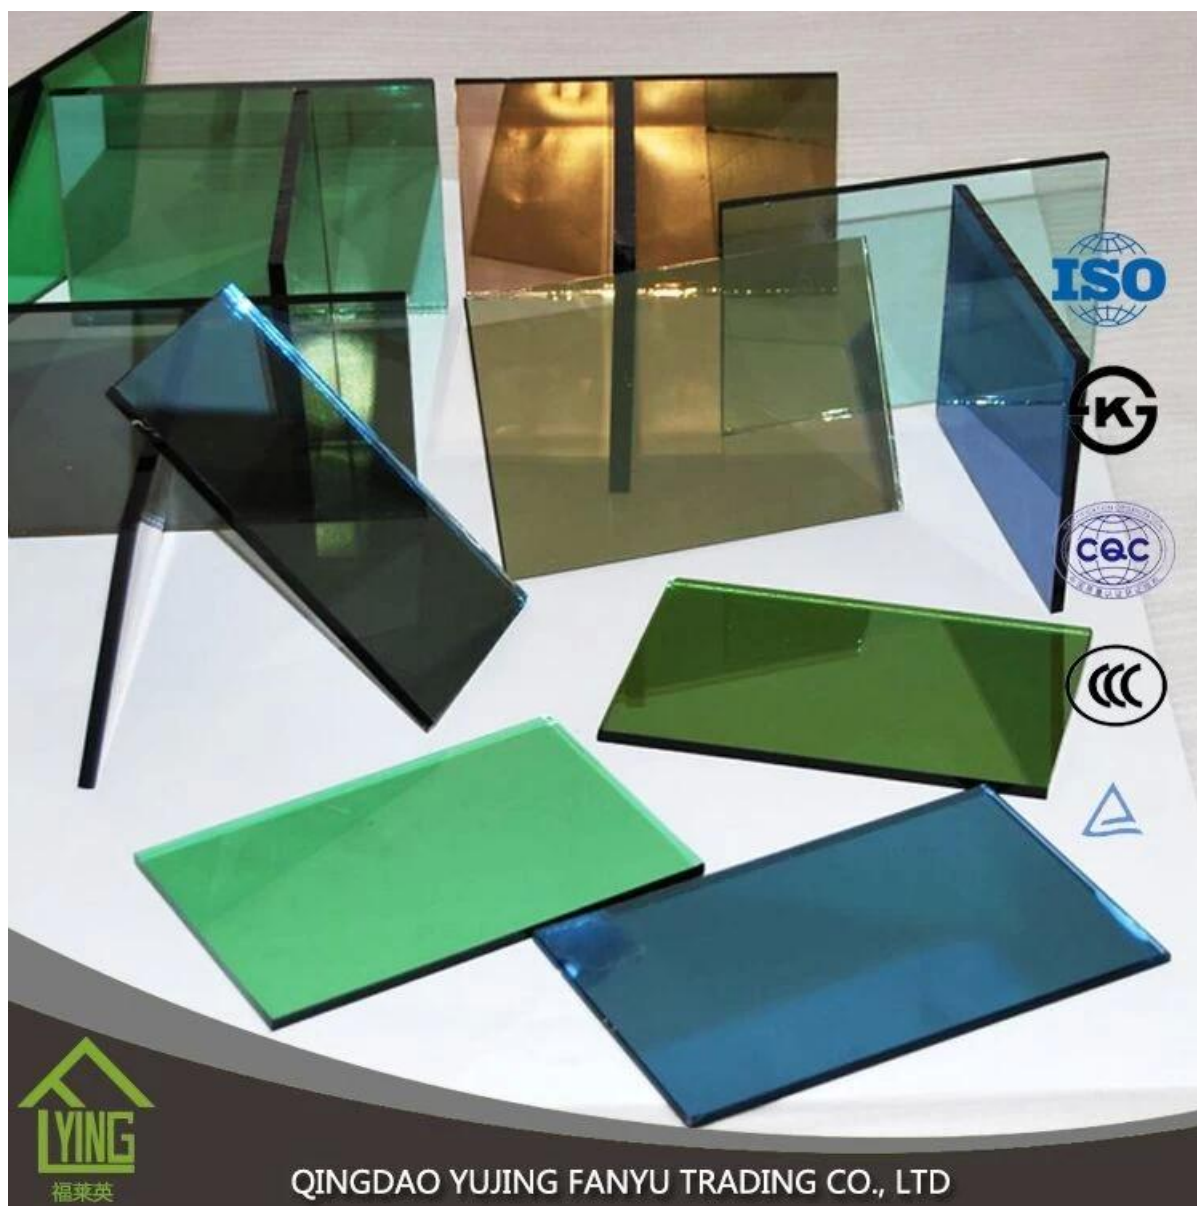

## shower doors reflective glass derective glass Qingdao

Thickness	4mm, 5mm, 6mm, 8mm, 10mm, 12mm
Size	1830x2440mm, 2134x3300mm.
Form	Flat, round, oval, etc.
Color	Clear, ultra light, etc.
Application	windows, building, etc.
Packaging	Wooden crates, waterproof paper and iron straps.
Delivery	within 30 days after confirm the order.