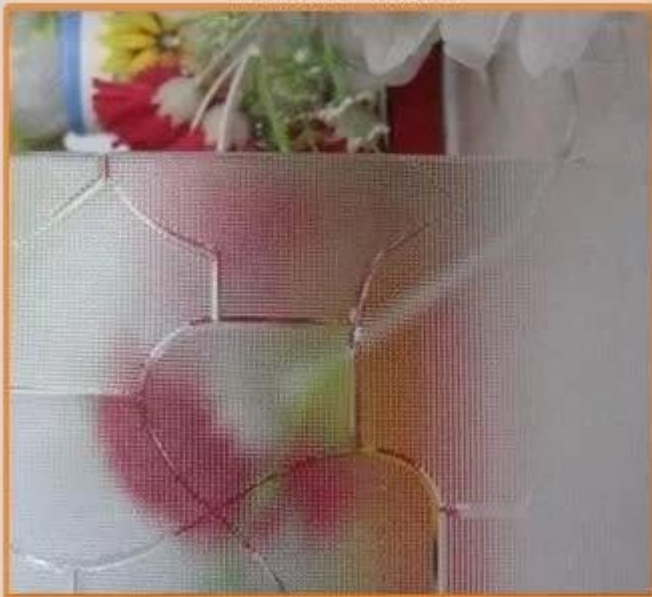

**SHOUGAUNG YUIJING BUSINESS&TRADECO.,LTD**

**FIGURED GLASS**

**SHOUGAUNG YUIJING BUSINESS&TRADECO.,LTD**

**FIGURED GLASS**

SHOUGAUNG YUIJING BUSINESS&TRADECO.,LTD

FIGURED GLASS

Beehive glass

Moru glass

## Packing

Silver mirror is packed by sea worthy fumigating wooden cases with interlayer paper and iron belt for consolidation. It's suitable for long-distance sea delivery.

## Loading Container

We have professional stuffing team and experienced experts, which can guarantee the cargo and container be firm and safe. Our silver mirror can reach to every port of the world safe and sound. We believe Yujing Mirror will bring bright, beauty, and confidence to you.