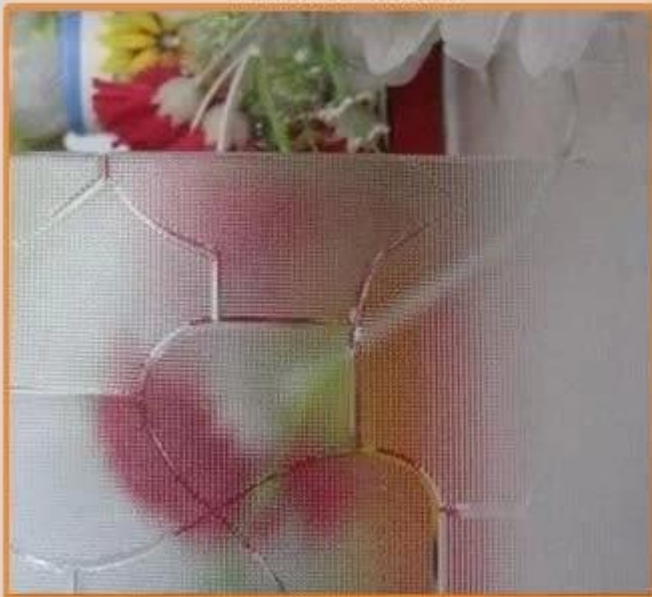

**SHOUGAUNG YUIJING BUSINESS&TRADECO.,LTD**

**FIGURED GLASS**

**SHOUGAUNG YUIJING BUSINESS&TRADECO.,LTD**

**FIGURED GLASS**

SHOUGAUNG YUIJING BUSINESS&TRADECO.,LTD

FIGURED GLASS

Beehive glass

Moru glass

Moru glass

bamboo glass

chinchilla glass

clear flora glass

clear water glass

crystal glass

Figured glass

## Packing

Silver mirror is packed by sea worthy fumigating wooden cases with interlayer paper and iron belt for consolidation. It's suitable for long-distance sea delivery.

## Loading Container

We have professional stuffing team and experienced experts, which can guarantee the cargo and container be firm and safe. Our silver mirror can reach to every port of the world safe and sound. We believe Yujing Mirror will bring bright, beauty, and confidence to you.